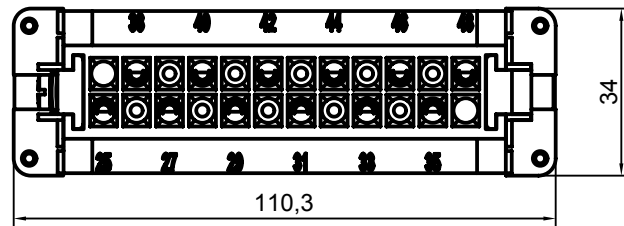

Diritti riservati All rights reserved

Date 29.11.2006

Sign.

CMEF 10 TN

female insert, screw, 10P 16A 830V

Scale

1:1