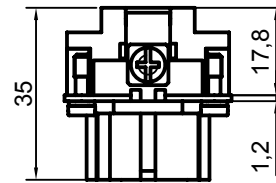

Diritti riservati All rights reserved

Date 29.11.2006

Sign.

CMEF 10 TN

female insert, screw, 10P 16A 830V

Scale

1:1