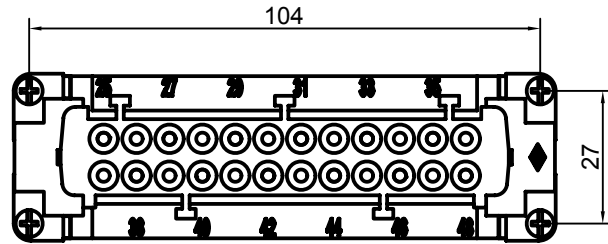

Diritti riservati All rights reserved

Date 29.11.2006

Sign.

CMEF 10 TN

female insert, screw, 10P 16A 830V

Scale

1:1