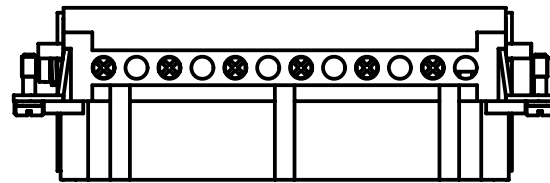

Diritti riservati All rights reserved

Date 29.11.2006

Sign.

CMEF 10 TN

female insert, screw, 10P 16A 830V

Scale

1:1