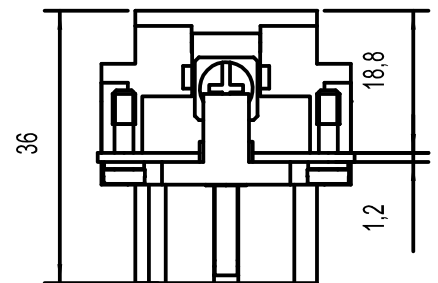

Diritti riservati All rights reserved

dimensions in mm
Date 08/02/18
Sign. D. Bonino

CMEF 16 N
Female insert, screw, 16P 16A 400V/690V - black

Scale
1:1