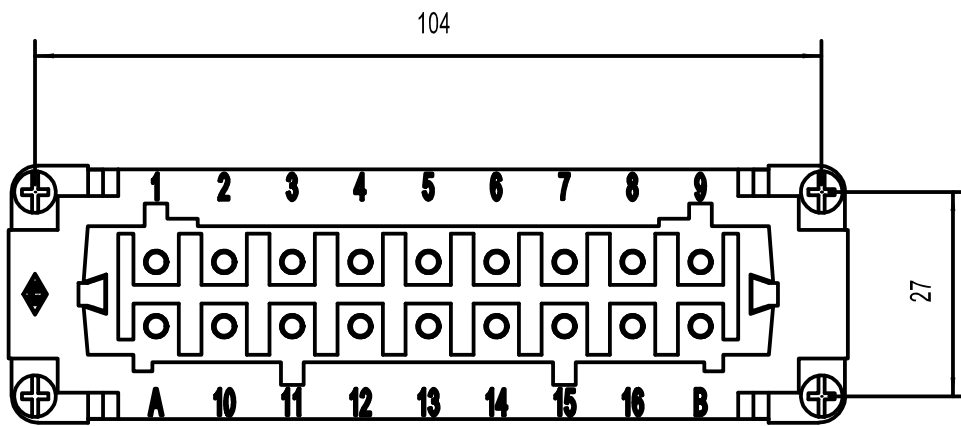

Diritti riservati All rights reserved

dimensions in mm
Date 08/02/18
Sign. D. Bonino

CMEF 16 N
Female insert, screw, 16P 16A 400V/690V - black

Scale
1:1