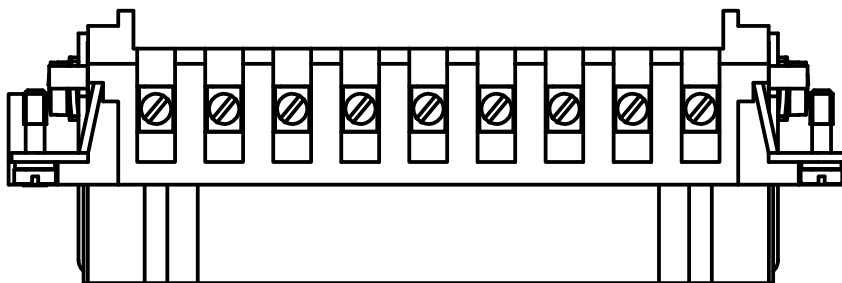

Diritti riservati All rights reserved

dimensions in mm
Date 08/02/18
Sign. D. Bonino

CMEF 16 N
Female insert, screw, 16P 16A 400V/690V - black

Scale
1:1