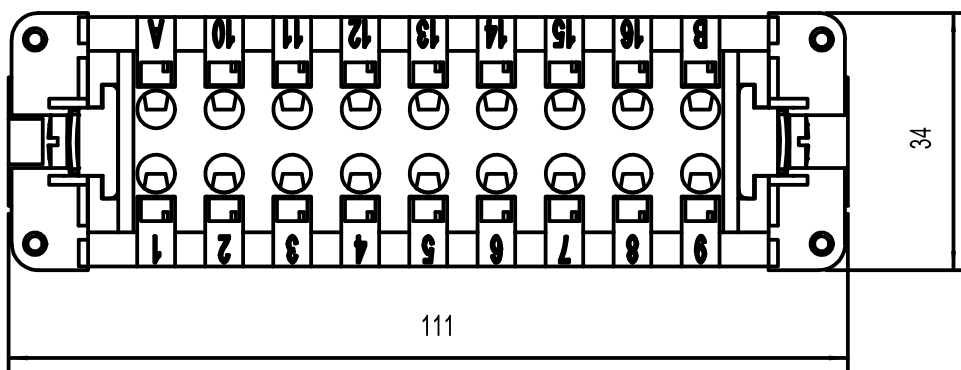

Diritti riservati All rights reserved

dimensions in mm
Date 08/02/18
Sign. D. Bonino

CMEF 16 N
Female insert, screw, 16P 16A 400V/690V - black

Scale
1:1