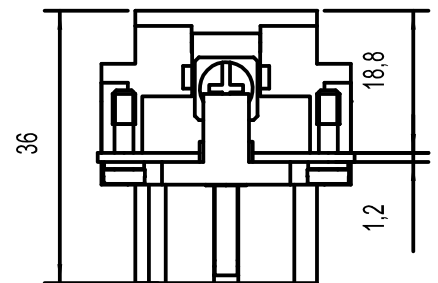

Diritti riservati All rights reserved

dimensions in mm
Date 08/02/18
Sign. D. Bonino

CMEF 16  
Female insert, screw, 16P 16A 400V/690V

Scale 1:1
--------------