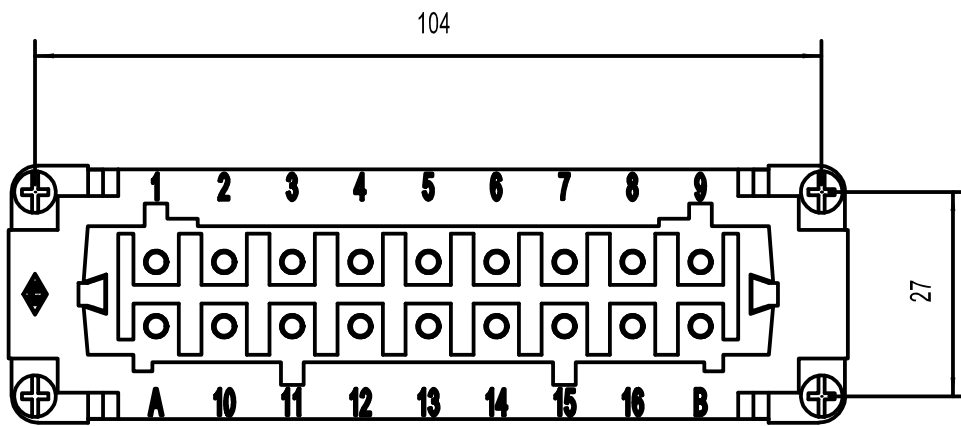

Diritti riservati All rights reserved

dimensions in mm
Date 08/02/18
Sign. D. Bonino

CMEF 16  
Female insert, screw, 16P 16A 400V/690V

Scale 1:1
--------------