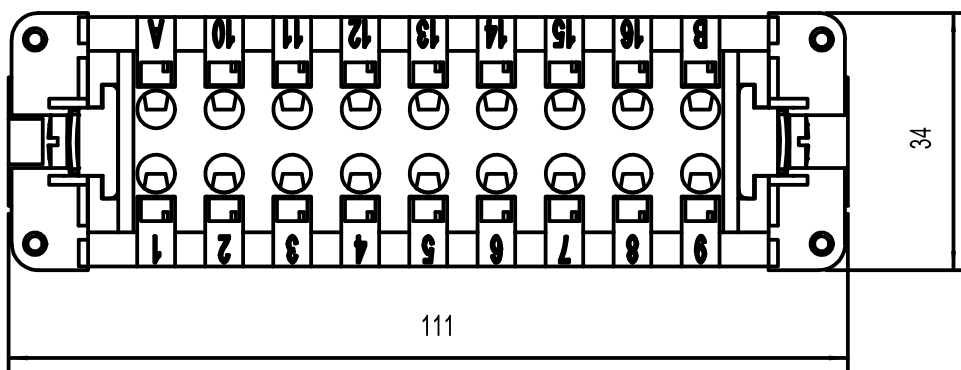

Diritti riservati All rights reserved

dimensions in mm
Date 08/02/18
Sign. D. Bonino

CMEF 16  
Female insert, screw, 16P 16A 400V/690V

Scale 1:1
--------------