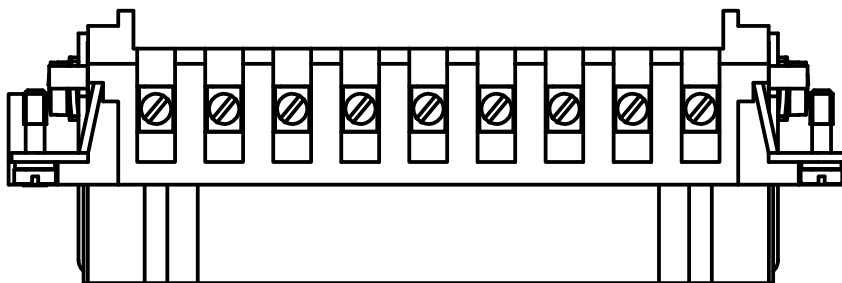

Diritti riservati All rights reserved

dimensions in mm
Date 08/02/18
Sign. D. Bonino

CMEF 16  
Female insert, screw, 16P 16A 400V/690V

Scale 1:1
--------------