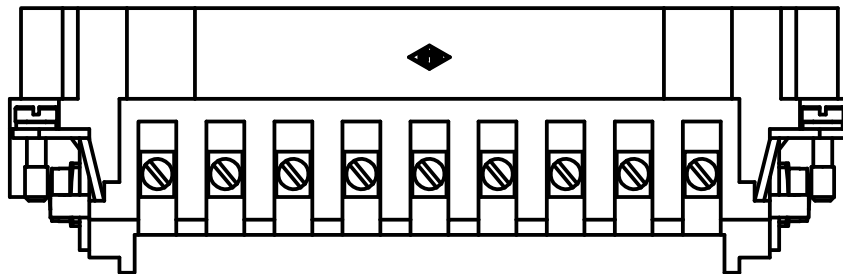

Diritti riservati All rights reserved

dimensions in mm
Date 08/02/18
Sign. D. Bonino

CMEM 16 N
Male insert, screw, 16P 16A 400V/690V - black

Scale
1:1