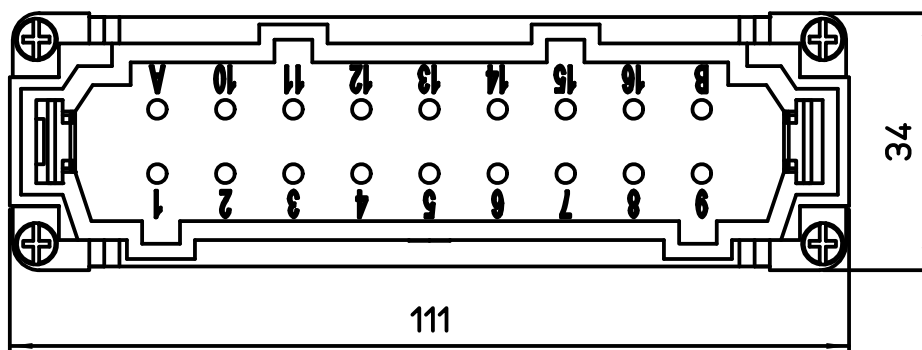

Diritti riservati All rights reserved

dimensions in mm
Date 08/02/18
Sign. D. Bonino

CMEM 16 N
Male insert, screw, 16P 16A 400V/690V - black

Scale
1:1