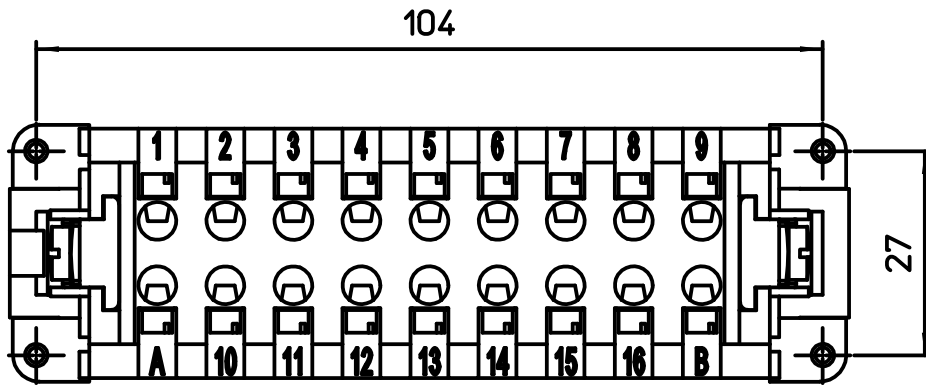

Diritti riservati All rights reserved

dimensions in mm
Date 08/02/18
Sign. D. Bonino

CMEM 16 N
Male insert, screw, 16P 16A 400V/690V - black

Scale
1:1