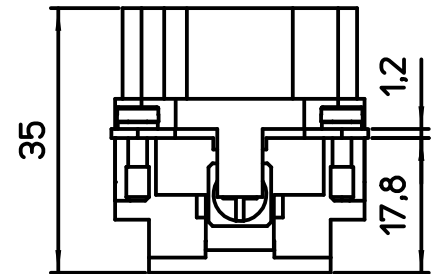

Diritti riservati All rights reserved

dimensions in mm
Date 08/02/18
Sign. D. Bonino

CMEM 16 N
Male insert, screw, 16P 16A 400V/690V - black

Scale
1:1