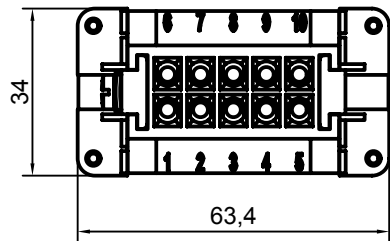

Diritti riservati All rights reserved

Date 29.11.2006	CNEF 10 TX	Scale	
Sign.	femal insert, screw, 10P 16A 500V	1:1	