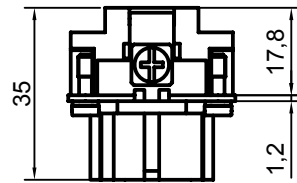

Diritti riservati All rights reserved

Date 29.11.2006	CNEF 10 TX	Scale	
Sign.	femal insert, screw, 10P 16A 500V	1:1	