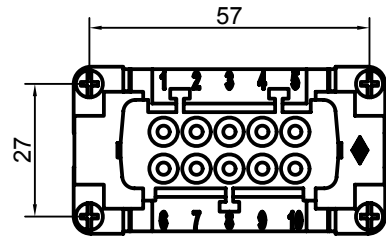

Diritti riservati All rights reserved

Date 29.11.2006	CNEF 10 TX	Scale	
Sign.	femal insert, screw, 10P 16A 500V	1:1	