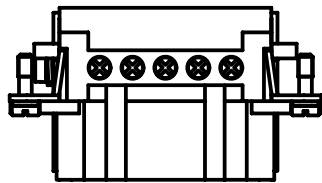

Diritti riservati All rights reserved

Date 29.11.2006	CNEF 10 TX	Scale	
Sign.	femal insert, screw, 10P 16A 500V	1:1	