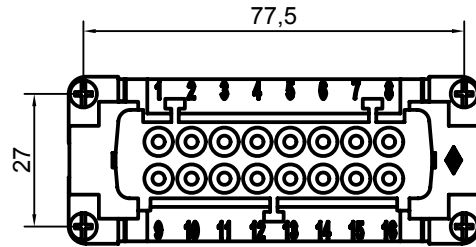

Diritti riservati All rights reserved

Date 29.11.2006	CNEF 16 TX	Scale	
Sign.	femal insert, screw, 16P 16A 500V	1:1	