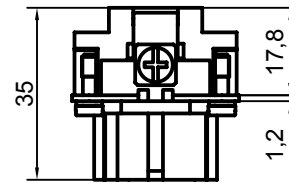

Diritti riservati All rights reserved

Date 29.11.2006	CNEF 16 TX	Scale	
Sign.	femal insert, screw, 16P 16A 500V	1:1	