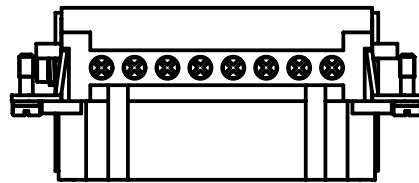

Diritti riservati All rights reserved

Date 29.11.2006	CNEF 16 TX	Scale	
Sign.	femal insert, screw, 16P 16A 500V	1:1	