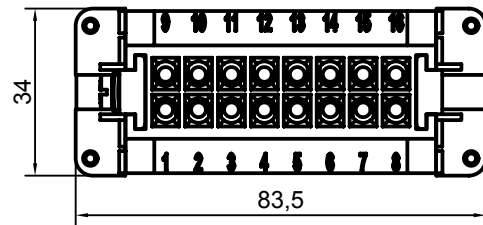

Diritti riservati All rights reserved

Date 29.11.2006	CNEF 16 TX	Scale	
Sign.	femal insert, screw, 16P 16A 500V	1:1	