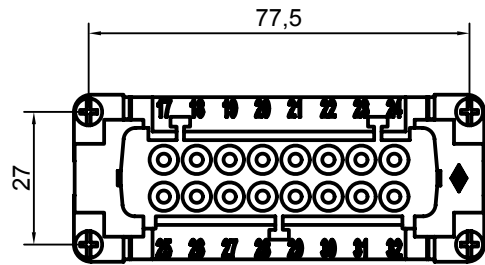

Diritti riservati All rights reserved

Date 29.11.2006
Sign.

CNEF 16 TXN
femal insert, screw, 16P 16A 500V

Scale
1:1