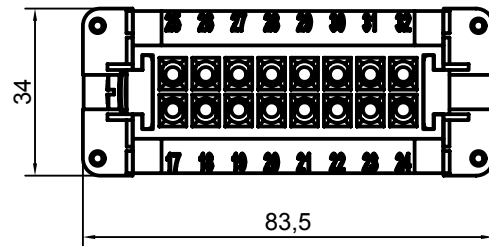

Diritti riservati All rights reserved

Date 29.11.2006
Sign.

CNEF 16 TXN
femal insert, screw, 16P 16A 500V

Scale
1:1