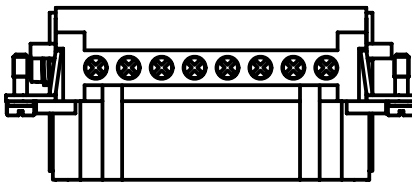

Diritti riservati All rights reserved

Date 29.11.2006
Sign.

CNEF 16 TXN
femal insert, screw, 16P 16A 500V

Scale
1:1