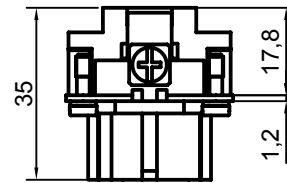

Diritti riservati All rights reserved

Date 29.11.2006
Sign.

CNEF 16 TXN
femal insert, screw, 16P 16A 500V

Scale
1:1