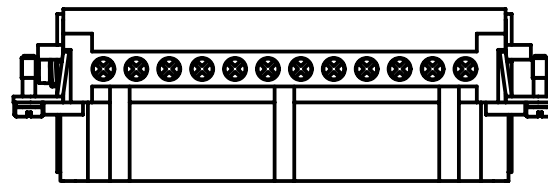

Diritti riservati All rights reserved

Date 29.11.2006

CNEF 24 TN

Sign.

femal insert, screw, 24P 16A 500V

Scale

1:1