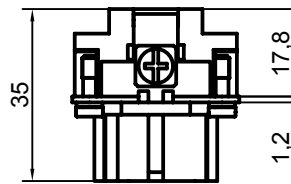

Diritti riservati All rights reserved

Date 29.11.2006

CNEF 24 TN

Sign.

femal insert, screw, 24P 16A 500V

Scale

1:1