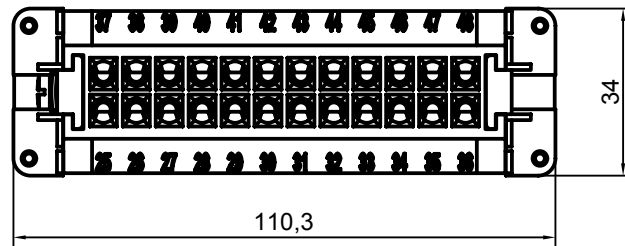

Diritti riservati All rights reserved

Date 29.11.2006

CNEF 24 TN

Sign.

femal insert, screw, 24P 16A 500V

Scale

1:1