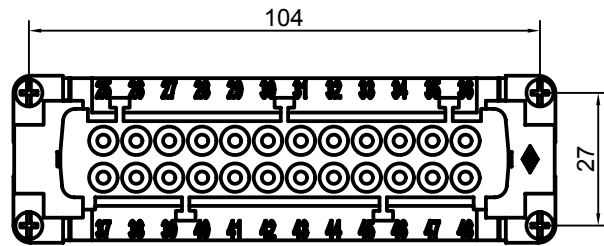

Diritti riservati All rights reserved

Date 29.11.2006

CNEF 24 TN

Sign.

femal insert, screw, 24P 16A 500V

Scale

1:1