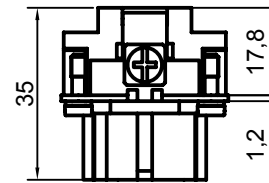

Diritti riservati All rights reserved

Date 29.11.2006  
Sign.

CNEF 24 TXN  
femal insert, screw, 24P 16A 500V

Scale  
1:1