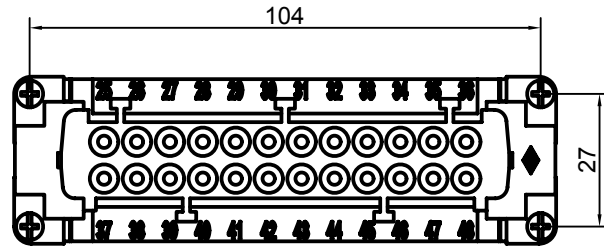

Diritti riservati All rights reserved

Date 29.11.2006  
Sign.

CNEF 24 TXN  
femal insert, screw, 24P 16A 500V

Scale  
1:1