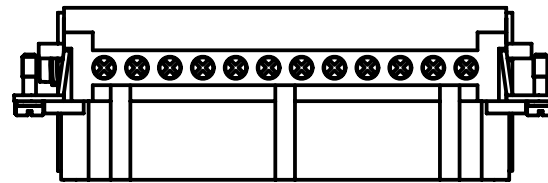

Diritti riservati All rights reserved

Date 29.11.2006  
Sign.

CNEF 24 TXN  
femal insert, screw, 24P 16A 500V

Scale  
1:1