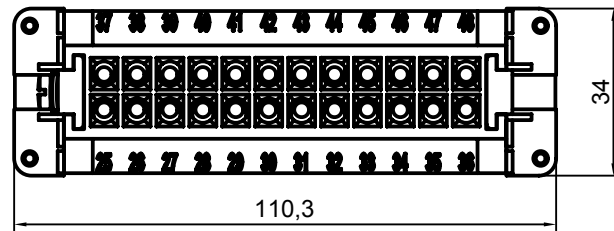

Diritti riservati All rights reserved

Date 29.11.2006  
Sign.

CNEF 24 TXN  
femal insert, screw, 24P 16A 500V

Scale  
1:1