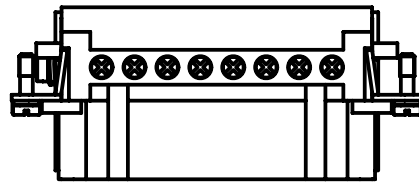

Diritti riservati All rights reserved

Date 29.11.2006
Sign.

CNEF 16 T
femal insert, screw, 16P 16A 500V

Scale
1:1