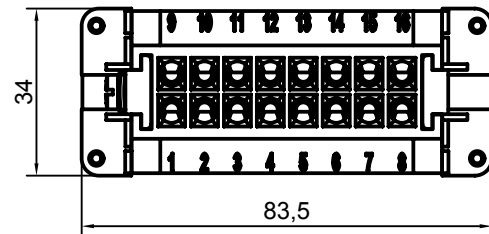

Diritti riservati All rights reserved

Date 29.11.2006
Sign.

CNEF 16 T
femal insert, screw, 16P 16A 500V

Scale
1:1