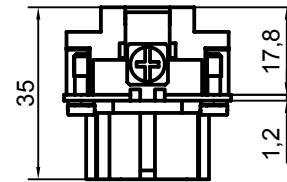

Diritti riservati All rights reserved

Date 29.11.2006
Sign.

CNEF 16 T
femal insert, screw, 16P 16A 500V

Scale
1:1