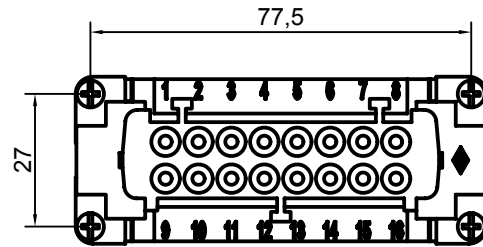

Diritti riservati All rights reserved

Date 29.11.2006
Sign.

CNEF 16 T
femal insert, screw, 16P 16A 500V

Scale
1:1