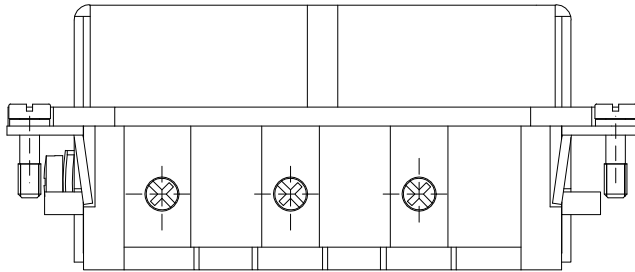

Diritti riservati All rights reserved

Date	29.11.2006	CPF 06 RY	Scale	
Sign.		female insert, screw, 06P 35A 400/690V	1:1	