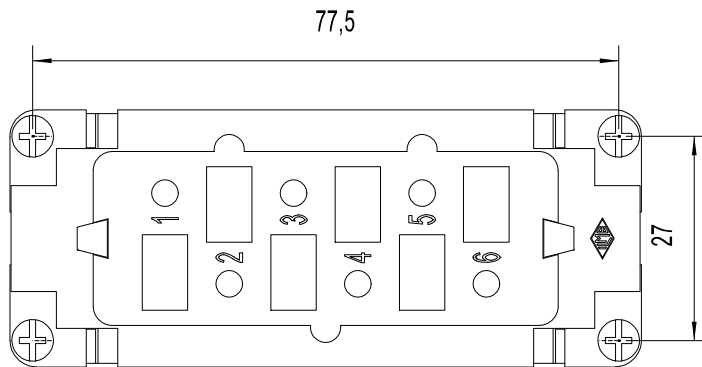

Diritti riservati All rights reserved

Date	29.11.2006	CPF 06 RY	Scale	
Sign.		female insert, screw, 06P 35A 400/690V	1:1	