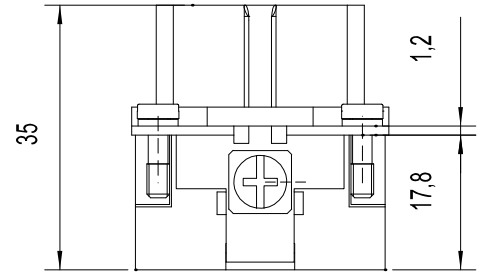

Diritti riservati All rights reserved

Date	29.11.2006	CPF 06 RY	Scale	
Sign.		female insert, screw, 06P 35A 400/690V	1:1	