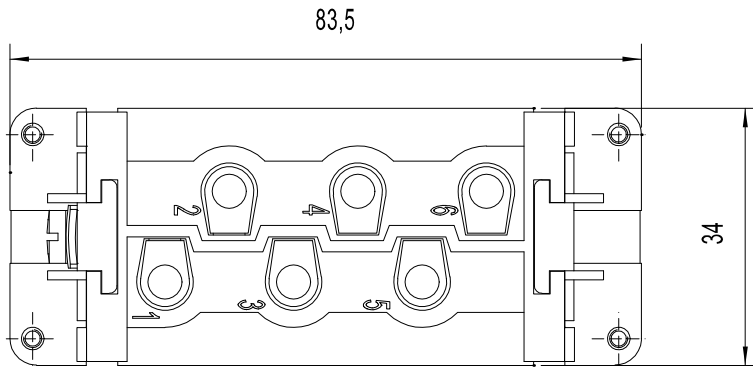

Diritti riservati All rights reserved

Date	29.11.2006	CPF 06 RY	Scale	
Sign.		female insert, screw, 06P 35A 400/690V	1:1	