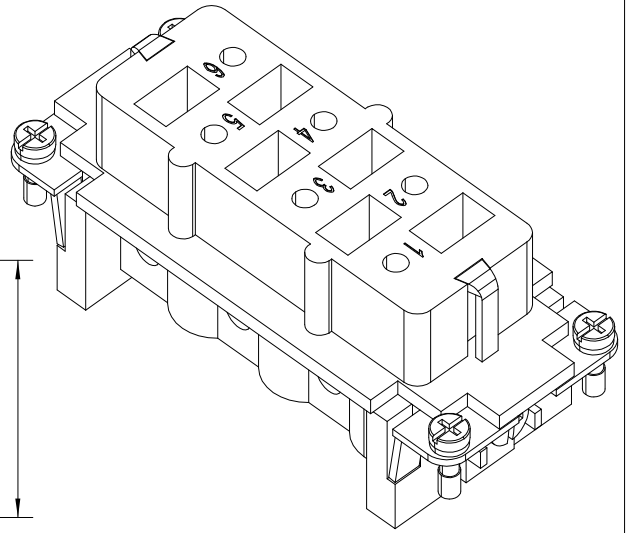

Diritti riservati All rights reserved

Date	02.02.2017	CPF 06 X	Scale	
Sign.	C. Mainini	female insert, screw, 06P 35A 400/690V	1:1	