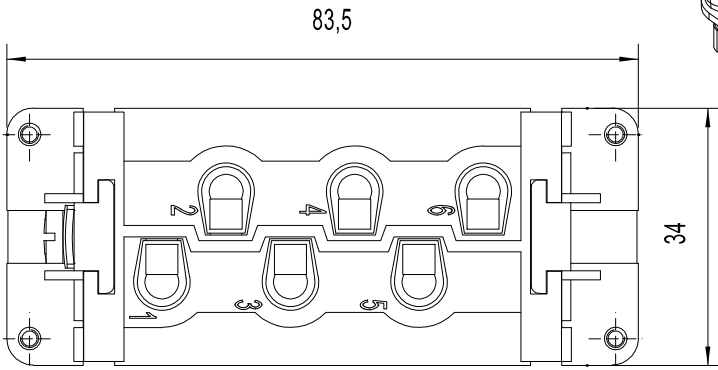

Diritti riservati All rights reserved

Date	02.02.2017	CPF 06 X	Scale	
Sign.	C. Mainini	female insert, screw, 06P 35A 400/690V	1:1	