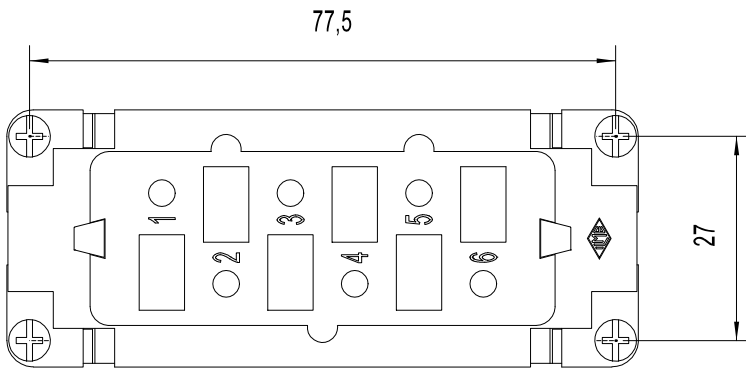

Diritti riservati All rights reserved

Date	02.02.2017	CPF 06 X	Scale	
Sign.	C. Mainini	female insert, screw, 06P 35A 400/690V	1:1	