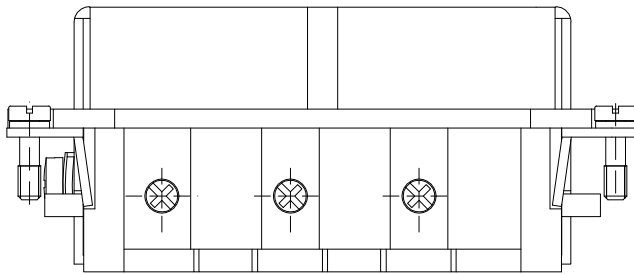

Diritti riservati All rights reserved

Date	02.02.2017	CPF 06 X	Scale	
Sign.	C. Mainini	female insert, screw, 06P 35A 400/690V	1:1	