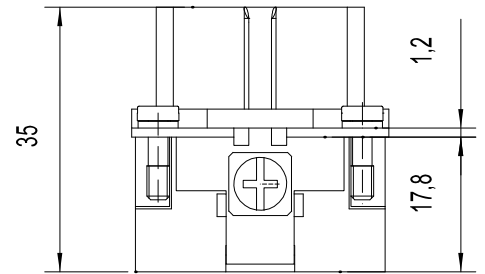

Diritti riservati All rights reserved

Date	02.02.2017	CPF 06 X	Scale	
Sign.	C. Mainini	female insert, screw, 06P 35A 400/690V	1:1	