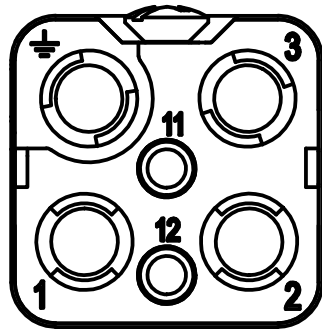

1

2

A

A

B

B

C

C

All rights reserved

Diritti riservati

REV.	DATE	SIGNATURE

 Dimensions in mm

Simplified representation with dimensions without tolerance

**Original Size A4**  
**Date** 11/07/18  
**Sign.** T.Tedeschi

CQ4F 03/2 female insert crimp  
 3P+  40A 400V 6kV 3 + 2P 10A 250V 4kV 3

**Scale**  
**2:1**

1

2