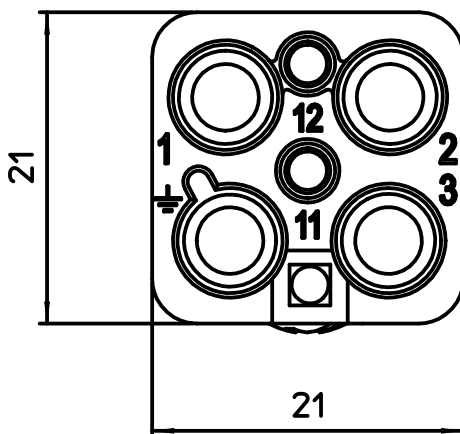

1

2

A

A

B

B

C

C

All rights reserved

Diritti riservati

REV.	DATE	SIGNATURE

 Dimensions in mm

Simplified representation with dimensions without tolerance

**Original Size A4**  
**Date** 11/07/18  
**Sign.** T.Tedeschi

CQ4F 03/2 female insert crimp  
 3P+  40A 400V 6kV 3 + 2P 10A 250V 4kV 3

**Scale**  
**2:1**

1

2