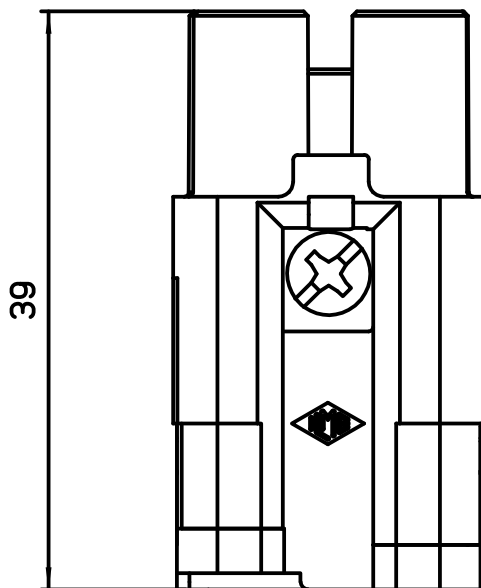

1

2

A

A

B

B

C

C

All rights reserved

Diritti riservati

REV.	DATE	SIGNATURE

 Dimensions in mm

Simplified representation with dimensions without tolerance

**Original Size A4**  
**Date** 11/07/18  
**Sign.** T.Tedeschi

CQ4F 03/2 female insert crimp  
 3P+  40A 400V 6kV 3 + 2P 10A 250V 4kV 3

**Scale**  
**2:1**

1

2