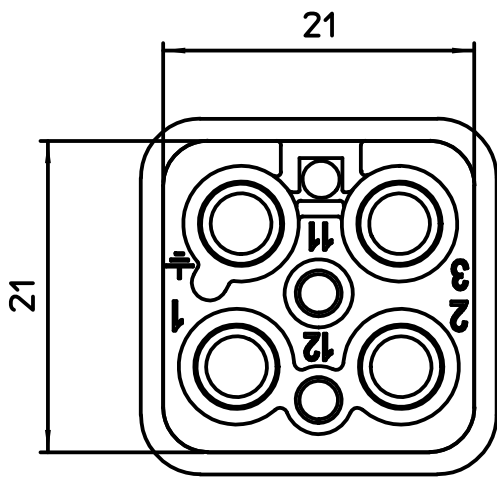

1

2

A

A

B

B

C

C

All rights reserved

Diritti riservati

REV.	DATE	SIGNATURE

 Dimensions in mm

Simplified representation with dimensions without tolerance

Original Size A4
Date 11/07/18
Sign. T.Tedeschi

CQ4M 03/2 male insert crimp
 3P+  40A 400V 6kV 3 + 2P 10A 250V 4kV 3

Scale
2:1

1

2