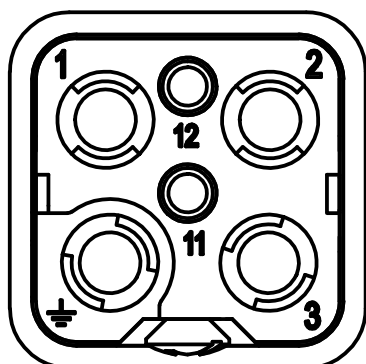

1

2

A

A

B

B

C

C

All rights reserved

Diritti riservati

REV.	DATE	SIGNATURE

 Dimensions in mm

Simplified representation with dimensions without tolerance

Original Size A4
Date 11/07/18
Sign. T.Tedeschi

CQ4M 03/2 male insert crimp
 3P+  40A 400V 6kV 3 + 2P 10A 250V 4kV 3

Scale
2:1

1

2