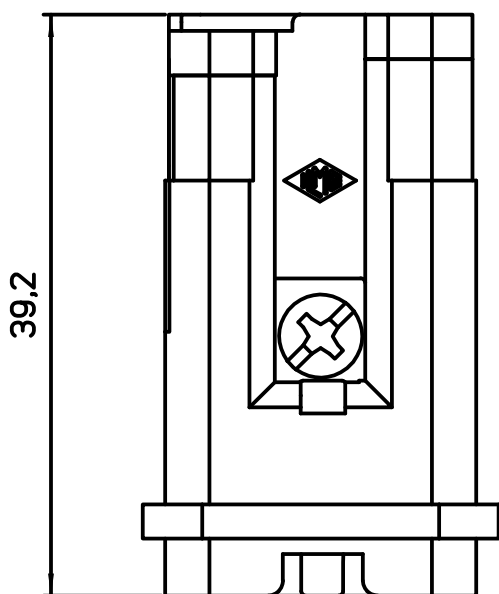

1

2

A

A

B

B

C

C

All rights reserved

Diritti riservati

REV.	DATE	SIGNATURE

 Dimensions in mm

Simplified representation with dimensions without tolerance

Original Size A4
Date 11/07/18
Sign. T.Tedeschi

CQ4M 03/2 male insert crimp
 3P+  40A 400V 6kV 3 + 2P 10A 250V 4kV 3

Scale
2:1

1

2