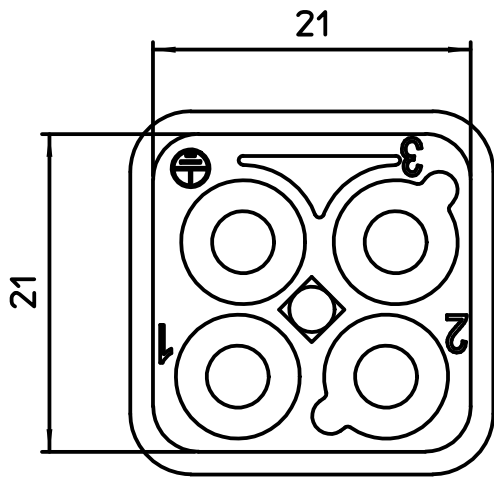

Diritti riservati All rights reserved

dimensions in mm	CQ4M 03	Scale	
Date 05/11/15	male insert crimp 3P+	2:1	
Sign. T.Tedeschi	40A 400V 6kV 3		