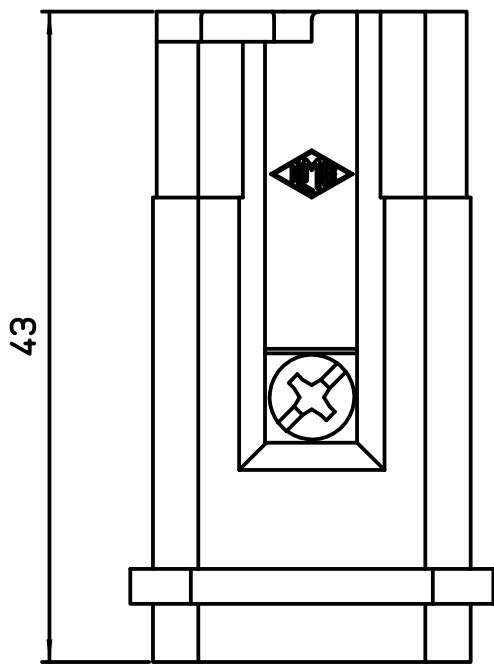

Diritti riservati All rights reserved

dimensions in mm	CQ4M 03	Scale	
Date 05/11/15	male insert crimp 3P+	2:1	
Sign. T.Tedeschi	40A 400V 6kV 3		