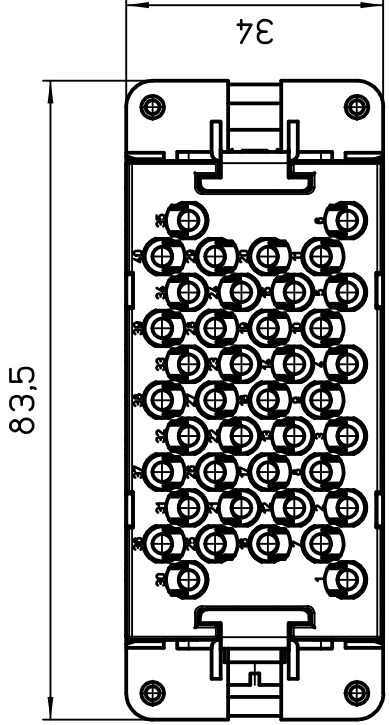

All rights reserved

Dritti riservati

dimensions in mm

Date 08/10/12

Sign. Radice

CQEEF 40

female insert, crimp, 40P 16A 500V

Scale

1:1