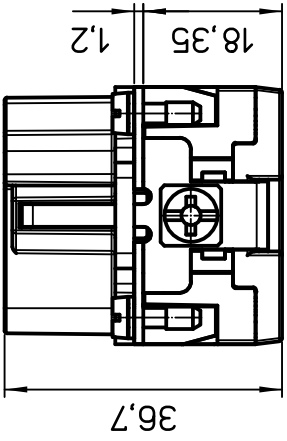

All rights reserved

Dritti riservati

dimensions in mm

Date 08/10/12

Sign. Radice

CQEEF 40

female insert, crimp, 40P 16A 500V

Scale

1:1