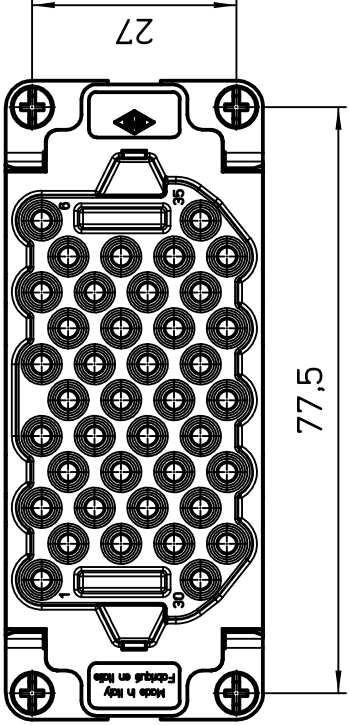

All rights reserved

Dritti riservati

dimensions in mm

Date 08/10/12

Sign. Radice

CQEEF 40

female insert, crimp, 40P 16A 500V

Scale

1:1