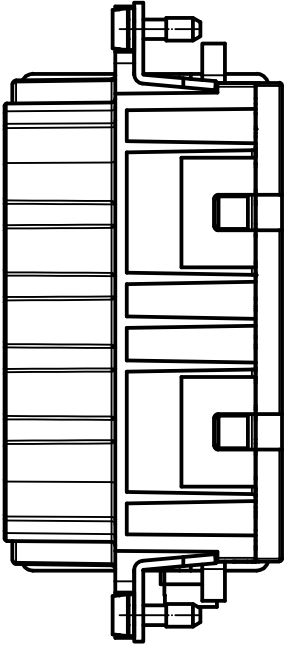

All rights reserved

Dritti riservati

dimensions in mm

Date 08/10/12

Sign. Radice

CQEEF 40

female insert, crimp, 40P 16A 500V

Scale

1:1