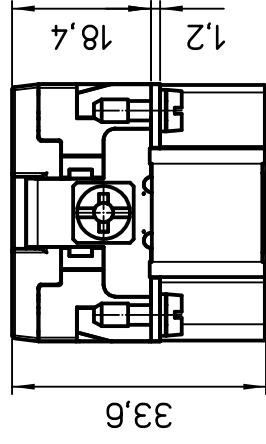

All rights reserved
Diritti riservati

dimensions in mm

Date 08/10/12

Sign. Radice

CQEEM 64

male insert, crimp, 64P 16A 500V

Scale

1:1