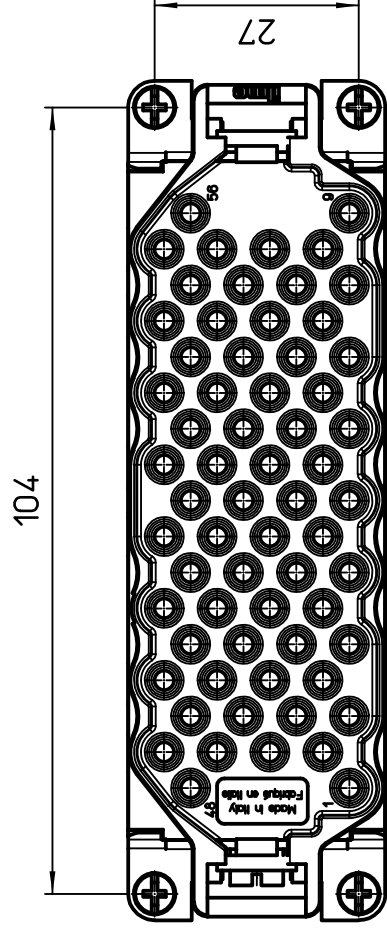

All rights reserved
Diritti riservati

dimensions in mm

Date 08/10/12

Sign. Radice

CQEEM 64

male insert, crimp, 64P 16A 500V

Scale

1:1