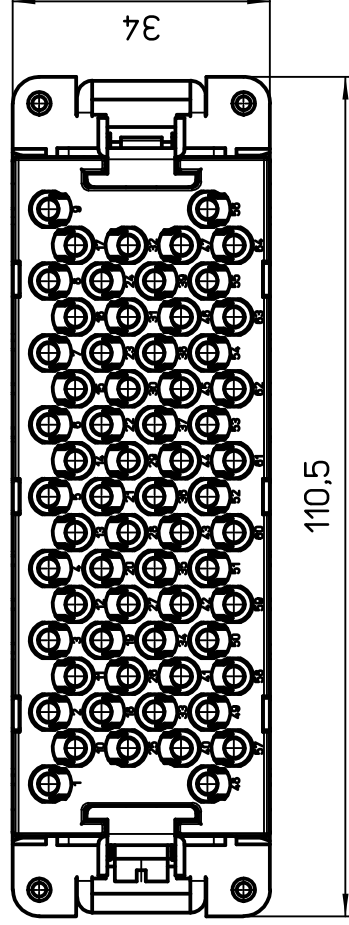

All rights reserved
Diritti riservati

dimensions in mm

Date 08/10/12

Sign. Radice

CQEEM 64

male insert, crimp, 64P 16A 500V

Scale

1:1