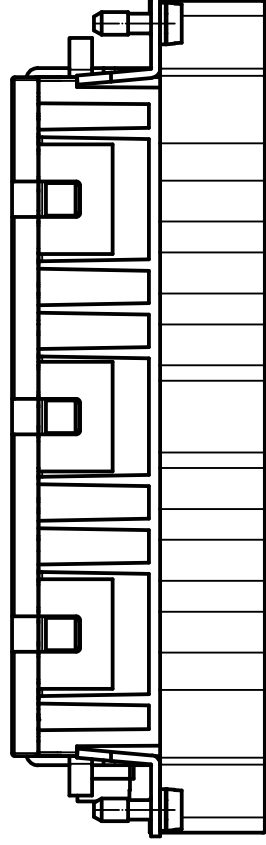

All rights reserved
Diritti riservati

dimensions in mm

Date 08/10/12

Sign. Radice

CQEEM 64

male insert, crimp, 64P 16A 500V

Scale

1:1