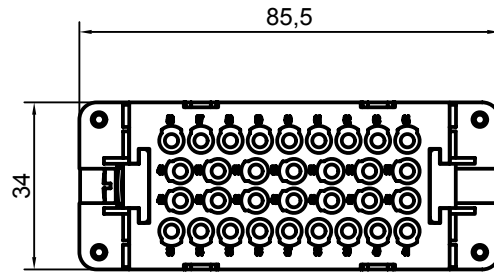

Diritti riservati All rights reserved

Date 29.11.2006

CQEF 32 N

Sign.

female insert, crimp, 32P 16A 500V

Scale

1:1