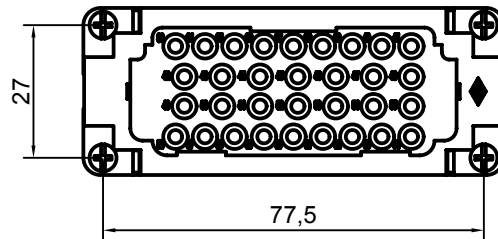

Diritti riservati All rights reserved

Date 29.11.2006

CQEF 32 N

Sign.

female insert, crimp, 32P 16A 500V

Scale

1:1