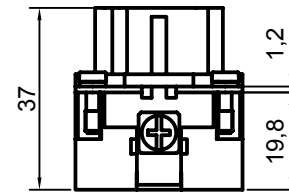

Diritti riservati All rights reserved

Date 29.11.2006

CQEF 32 N

Sign.

female insert, crimp, 32P 16A 500V

Scale

1:1