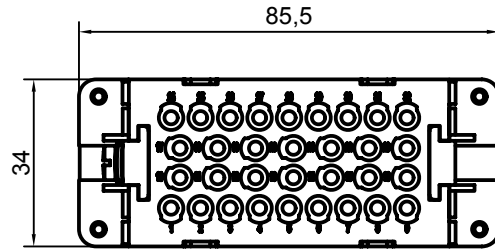

Diritti riservati All rights reserved

Date 29.11.2006
Sign.

CQEF 32
female insert, crimp, 32P 16A 500V

Scale
1:1