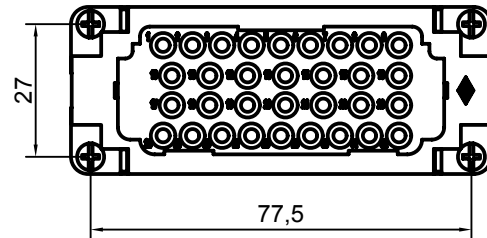

Diritti riservati All rights reserved

Date 29.11.2006
Sign.

CQEF 32
female insert, crimp, 32P 16A 500V

Scale
1:1