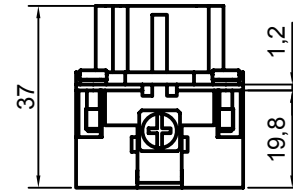

Diritti riservati All rights reserved

Date 29.11.2006
Sign.

CQEF 32
female insert, crimp, 32P 16A 500V

Scale
1:1