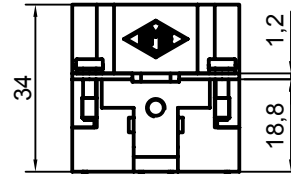

Diritti riservati All rights reserved

Date 29.11.2006	CQEM 18	Scale	
Sign.	male insert, crimp, 18P 16A 500V	1:1	