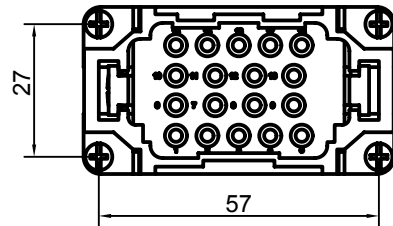

Diritti riservati All rights reserved

Date 29.11.2006	CQEM 18	Scale	
Sign.	male insert, crimp, 18P 16A 500V	1:1	