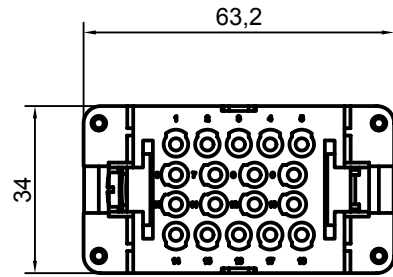

Diritti riservati All rights reserved

Date 29.11.2006	CQEM 18	Scale	
Sign.	male insert, crimp, 18P 16A 500V	1:1	