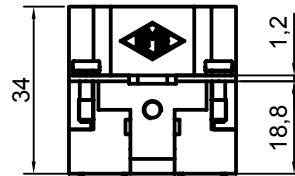

Diritti riservati All rights reserved

Date 29.11.2006

Sign.

CQEM 32 N

male insert, crimp, 32P 16A 500V

Scale

1:1