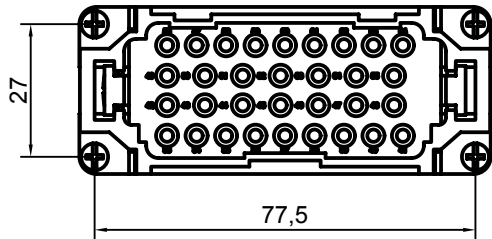

Diritti riservati All rights reserved

Date 29.11.2006

Sign.

CQEM 32 N

male insert, crimp, 32P 16A 500V

Scale

1:1