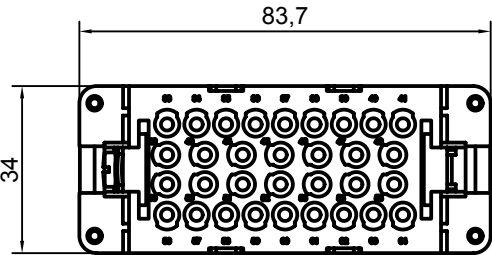

Diritti riservati All rights reserved

Date 29.11.2006

Sign.

CQEM 32 N

male insert, crimp, 32P 16A 500V

Scale

1:1