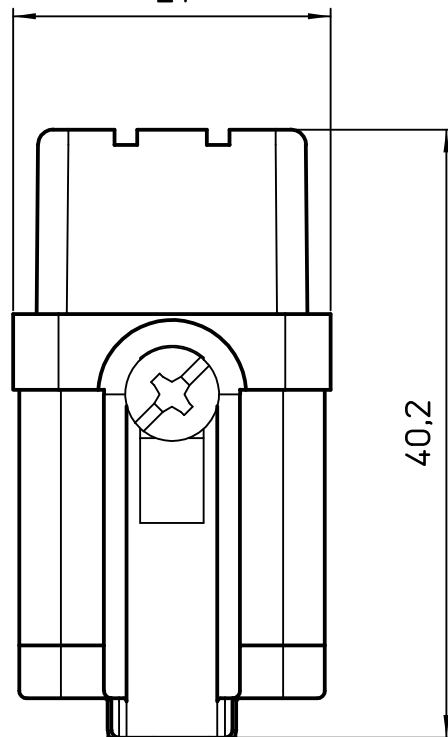

40.2

B

C

C

Dimensions  
in mm

Simplified representation with dimensions without tolerance

Original Size A4

Date 08/02/22

Sign. G. Renna

CQYF 05

AXYR® female insert, 5P + PE, 16A 230/400V, size "21.21"

Scale

2:1

1

2