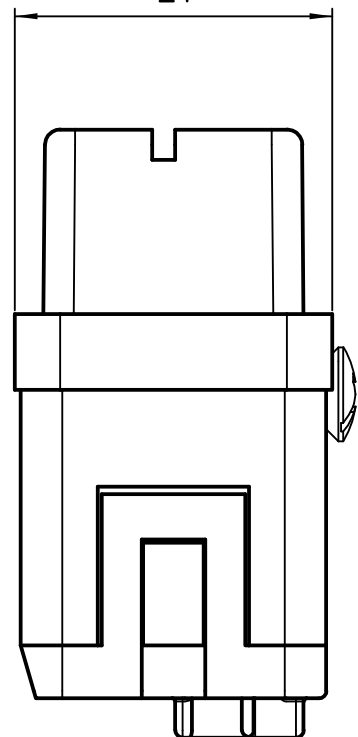

40.2

B

C

C

Dimensions  
in mm

Simplified representation with dimensions without tolerance

Original Size A4

Date 08/02/22

Sign. G. Renna

CQYF 05

AXYR® female insert, 5P + PE, 16A 230/400V, size "21.21"

Scale

2:1

1

2