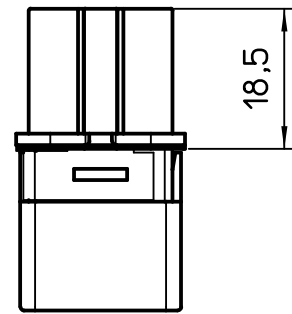

A

A

B

B

Diritti riservati All rights reserved

C

C

	Dimensions in mm
Original Size A4	
Date 08/02/22	
Sign. G. Renna	

Simplified representation with dimensions without tolerance

CQYF 08E  
 AXYR® female insert, with additional PE plate, 8P+PE, 16A 500V

Scale  
 1:1