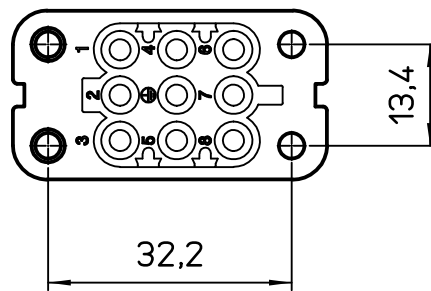

A

A

B

B

Diritti riservati All rights reserved

C

C

	Dimensions in mm
Original Size A4	
Date 08/02/22	
Sign. G. Renna	

Simplified representation with dimensions without tolerance

CQYF 08E  
 AXYR® female insert, with additional PE plate, 8P+PE, 16A 500V

Scale  
 1:1