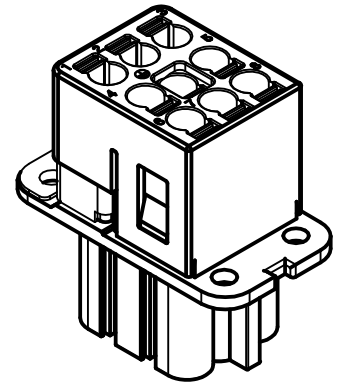

A

A

B

B

Diritti riservati All rights reserved

C

C

	Dimensions in mm
Original Size A4	
Date 08/02/22	
Sign. G. Renna	

Simplified representation with dimensions without tolerance

CQYF 08E  
 AXYR® female insert, with additional PE plate, 8P+PE, 16A 500V

Scale  
 1:1