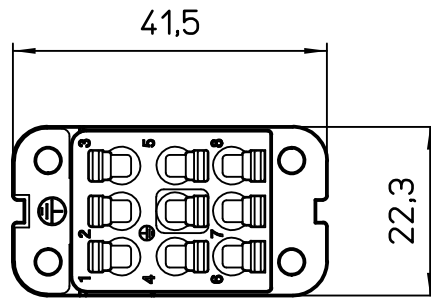

A

A

B

B

Diritti riservati All rights reserved

C

C

	Dimensions in mm
Original Size A4	
Date 08/02/22	
Sign. G. Renna	

Simplified representation with dimensions without tolerance

CQYF 08E  
 AXYR® female insert, with additional PE plate, 8P+PE, 16A 500V

Scale  
 1:1