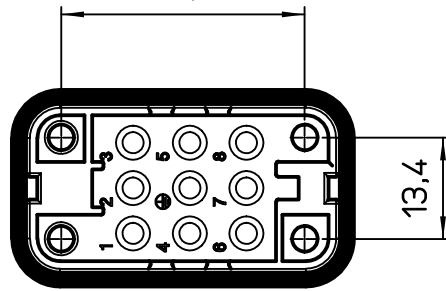

32,2

13,4

Diritti riservati All rights reserved

B

B