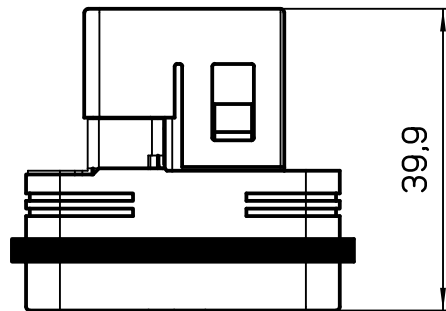

B

39,9

18,5

C

C

41,5

22,3

Dimensions
in mm

Simplified representation with dimensions without tolerance

Original Size A4

Date 08/02/22

Sign. G. Renna

CQYM 08E

AXYSR® male insert, with additional PE plate, 8P+PE, 16A 500V

Scale

1:1