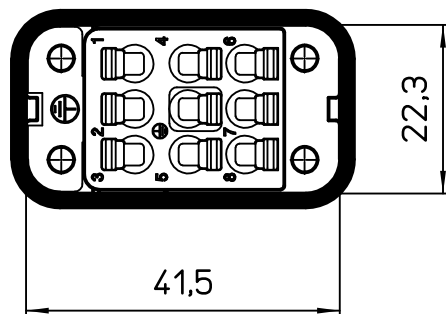

B

39,9

18,5

C

C

41,5

22,3

Dimensions
in mm

Simplified representation with dimensions without tolerance

Original Size A4

Date 08/02/22

Sign. G. Renna

CQYM 08E

AXYSR® male insert, with additional PE plate, 8P+PE, 16A 500V

Scale

1:1