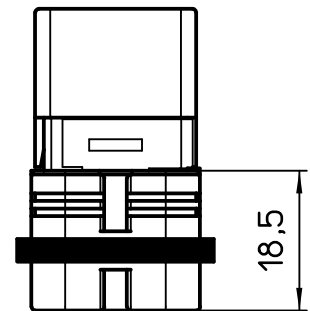

B

39,9

18,5

C

C

41,5

22,3

Dimensions
in mm

Simplified representation with dimensions without tolerance

Original Size A4

Date 08/02/22

Sign. G. Renna

CQYM 08E

AXYSR® male insert, with additional PE plate, 8P+PE, 16A 500V

Scale

1:1