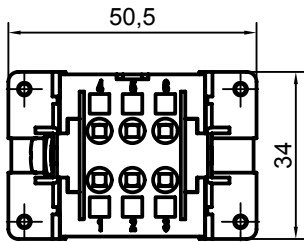

Diritti riservati All rights reserved

Date 29.11.2006	CSEF 06	Scale	
Sign.	female insert, spring, 06P 16A 500V	1:1	