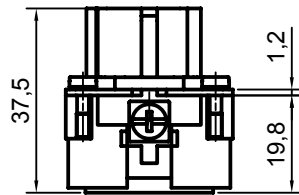

Diritti riservati All rights reserved

Date 29.11.2006	CSEF 06	Scale	
Sign.	female insert, spring, 06P 16A 500V	1:1	