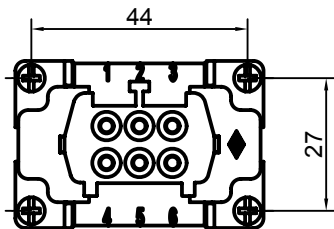

Diritti riservati All rights reserved

Date 29.11.2006	CSEF 06	Scale	
Sign.	female insert, spring, 06P 16A 500V	1:1	