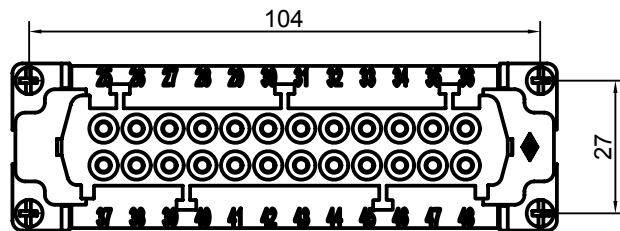

Diritti riservati All rights reserved

Date 29.11.2006	CSEF 24 N	Scale	
Sign.	female insert, spring, 24P 16A 500V	1:1	