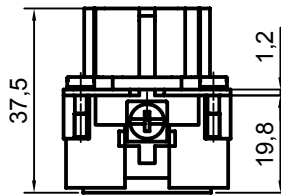

Diritti riservati All rights reserved

Date 29.11.2006	CSEF 24 N	Scale	
Sign.	female insert, spring, 24P 16A 500V	1:1	