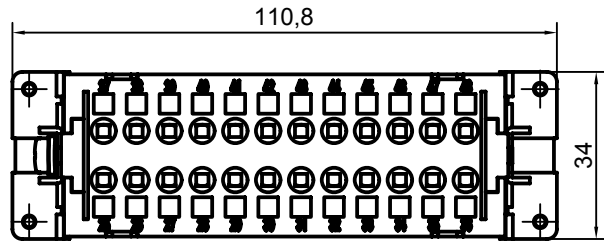

Diritti riservati All rights reserved

Date 29.11.2006	CSEF 24 N	Scale	
Sign.	female insert, spring, 24P 16A 500V	1:1	