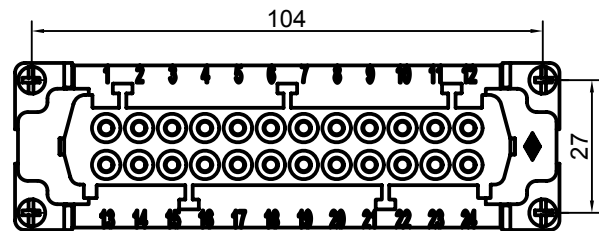

Diritti riservati All rights reserved

Date 29.11.2006

Sign.

CSEF 24

female insert, spring, 24P 16A 500V

Scale

1:1