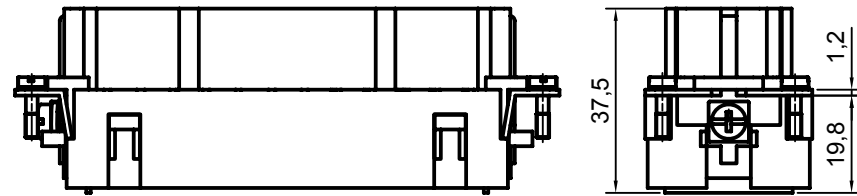

Diritti riservati All rights reserved

Date 29.11.2006

Sign.

CSEF 24

female insert, spring, 24P 16A 500V

Scale

1:1