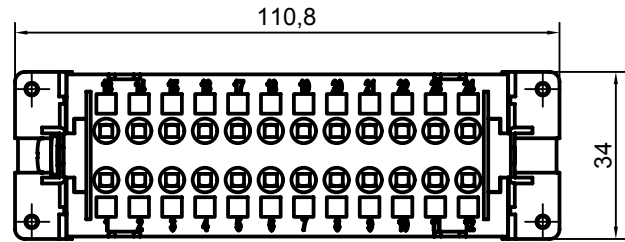

Diritti riservati All rights reserved

Date 29.11.2006

Sign.

CSEF 24

female insert, spring, 24P 16A 500V

Scale

1:1