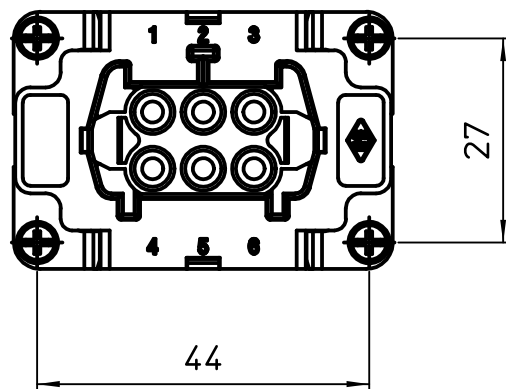

Diritti riservati All rights reserved

Date 15/05/19	CSHF 06 S SQUICH female insert, silver contacts, spring, 6P 16A 500V	Scale	
Sign. B. Pitasi		1:1	