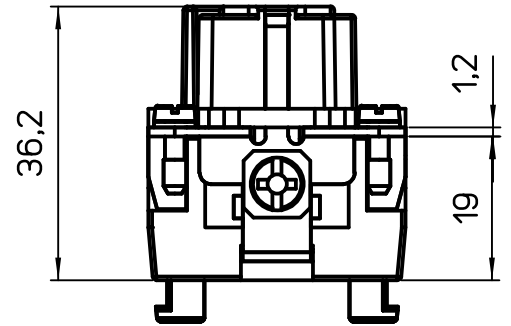

Diritti riservati All rights reserved

Date 15/05/19	CSHF 06 S SQUICH female insert, silver contacts, spring, 6P 16A 500V	Scale	
Sign. B. Pitasi		1:1	