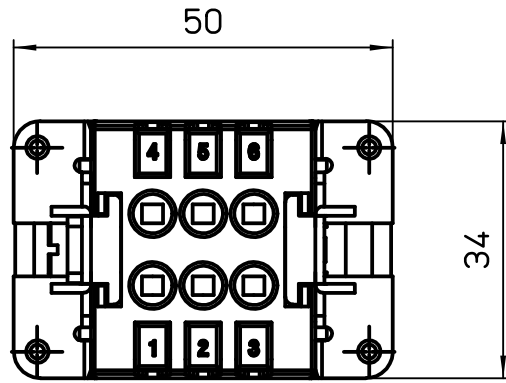

Diritti riservati All rights reserved

Date 15/05/19	CSHF 06 S SQUICH female insert, silver contacts, spring, 6P 16A 500V	Scale	
Sign. B. Pitasi		1:1	