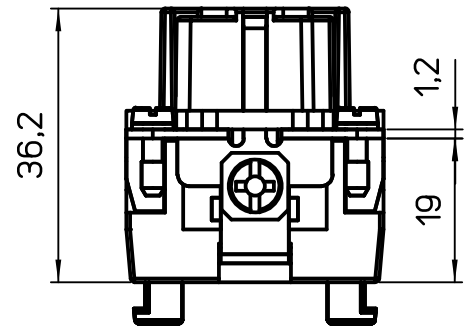

Diritti riservati All rights reserved

Date 15/05/19	CSHF 10 S SQUICH female insert, sinver contacts, spring, 10P 16A 500V	Scale	
Sign. B. Pitasi		1:1	