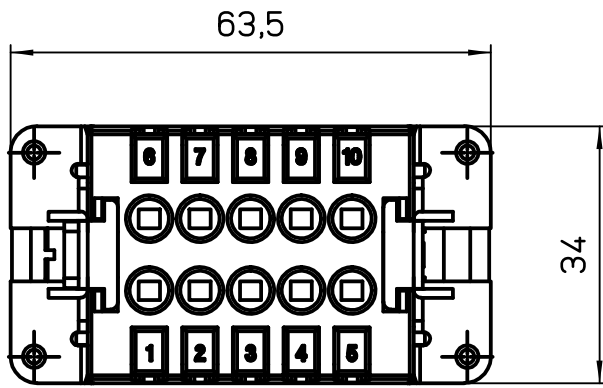

Diritti riservati All rights reserved

Date 15/05/19	CSHF 10 S SQUICH female insert, sinver contacts, spring, 10P 16A 500V	Scale	
Sign. B. Pitasi		1:1	