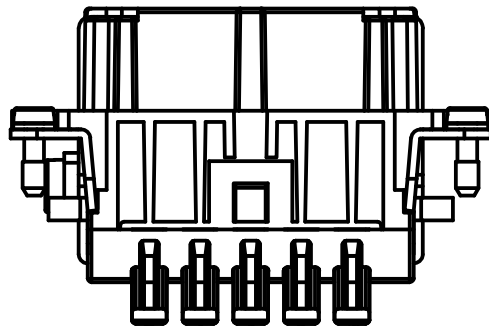

Diritti riservati All rights reserved

Date 15/05/19	CSHF 10 S SQUICH female insert, sinver contacts, spring, 10P 16A 500V	Scale	
Sign. B. Pitasi		1:1	