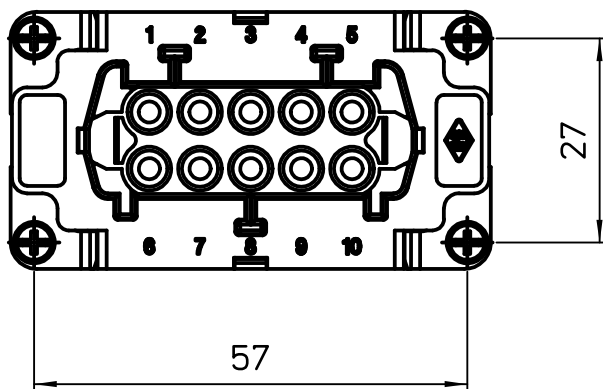

Diritti riservati All rights reserved

Date 15/05/19	CSHF 10 S SQUICH female insert, sinver contacts, spring, 10P 16A 500V	Scale	
Sign. B. Pitasi		1:1	