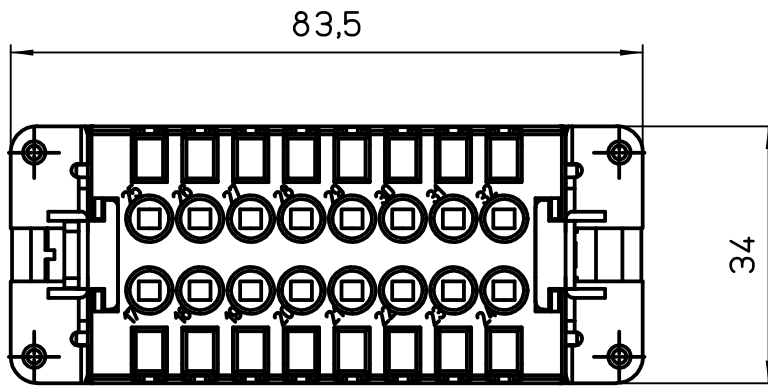

Diritti riservati All rights reserved

Date 15/01/08	CSHF 16 N SQUICH female insert, spring, 16P 16A 500V	Scale	
Sign. T.Tedeschi		1:1	