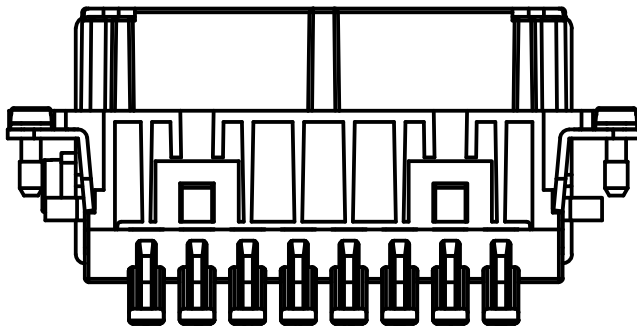

Diritti riservati All rights reserved

Date 15/01/08	CSHF 16 N SQUICH female insert, spring, 16P 16A 500V	Scale	
Sign. T.Tedeschi		1:1	