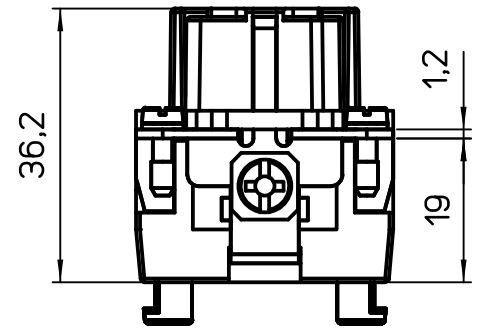

Diritti riservati All rights reserved

Date 15/01/08	CSHF 16 N SQUICH female insert, spring, 16P 16A 500V	Scale	
Sign. T.Tedeschi		1:1	