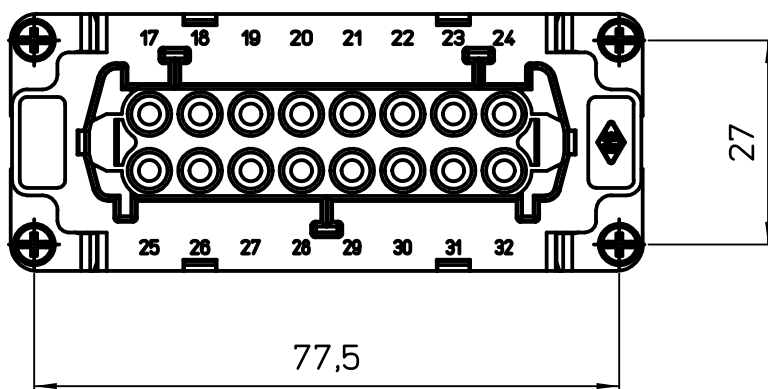

Diritti riservati All rights reserved

Date 15/01/08	CSHF 16 N SQUICH female insert, spring, 16P 16A 500V	Scale	
Sign. T.Tedeschi		1:1	