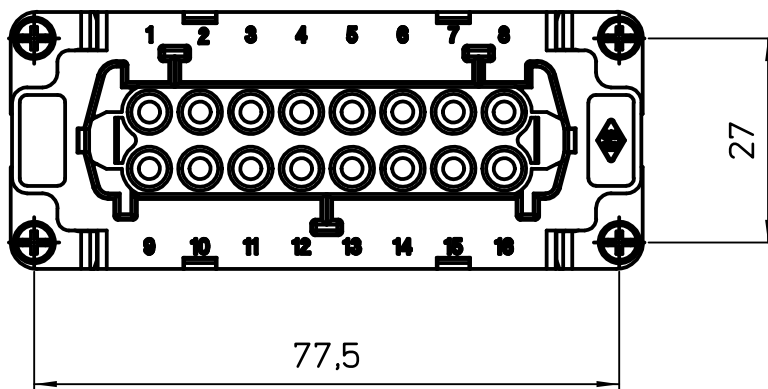

Diritti riservati All rights reserved

Date 15/05/19	CSHF 16 S SQUICH female insert, silver contacts, spring, 16P 16A 500V	Scale	
Sign. B. Pitasi		1:1	