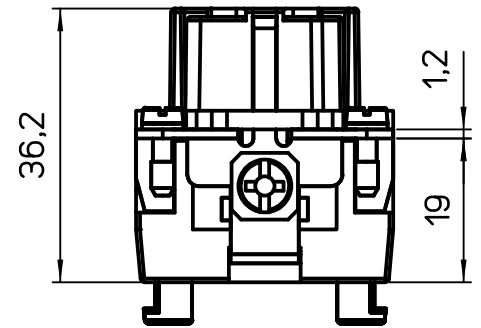

Diritti riservati All rights reserved

Date 15/05/19	CSHF 16 S SQUICH female insert, silver contacts, spring, 16P 16A 500V	Scale	
Sign. B. Pitasi		1:1	