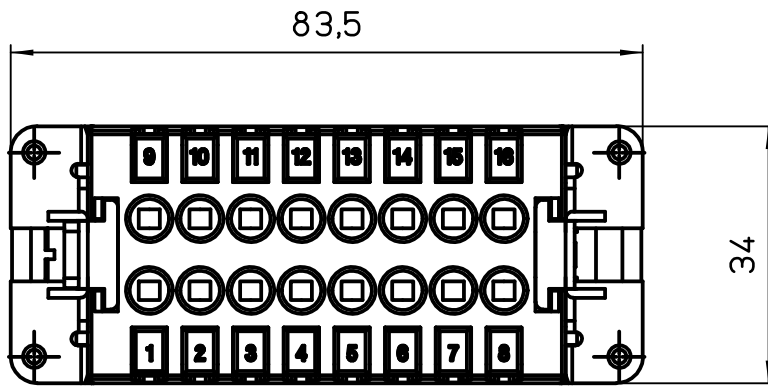

Diritti riservati All rights reserved

Date 15/05/19	CSHF 16 S SQUICH female insert, silver contacts, spring, 16P 16A 500V	Scale	
Sign. B. Pitasi		1:1	