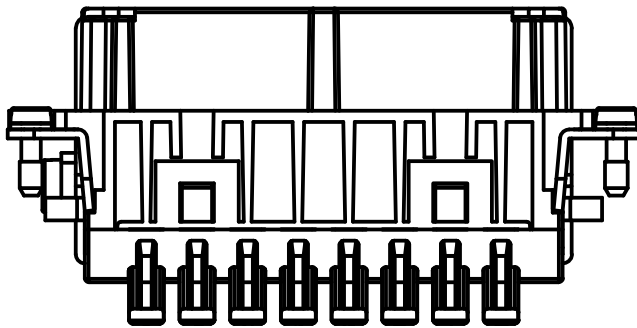

Diritti riservati All rights reserved

Date 15/05/19	CSHF 16 S SQUICH female insert, silver contacts, spring, 16P 16A 500V	Scale	
Sign. B. Pitasi		1:1	