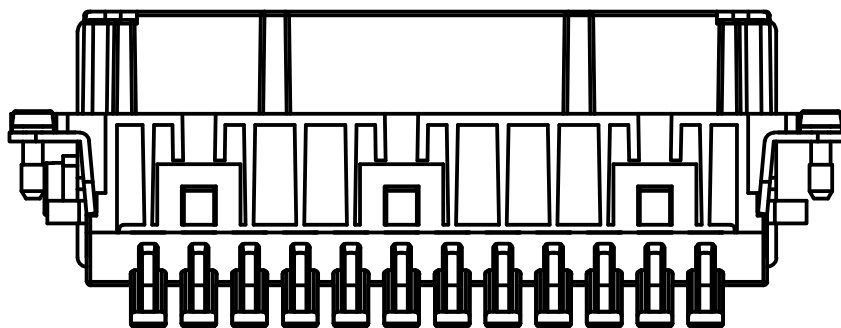

Diritti riservati All rights reserved

dimensions in mm	CSHF 24 SQUICH female insert, spring, 24P 16A 500V	Scale	
Date 05/11/13		1:1	
Sign. Radice			