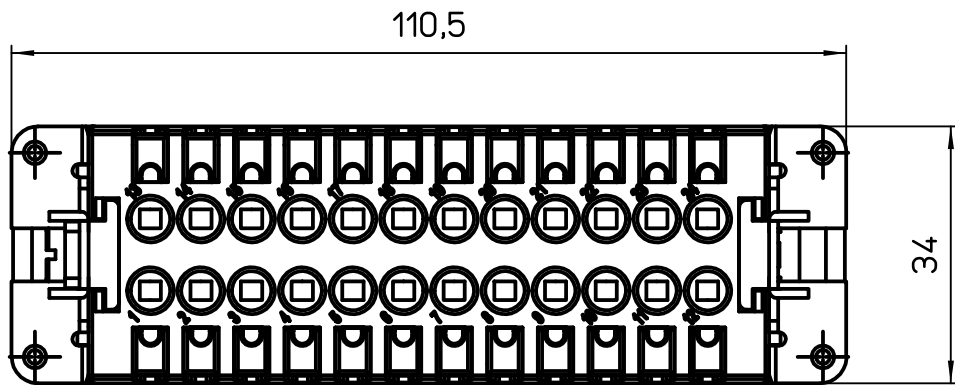

Diritti riservati All rights reserved

dimensions in mm	CSHF 24 SQUICH female insert, spring, 24P 16A 500V	Scale	
Date 05/11/13		1:1	
Sign. Radice			