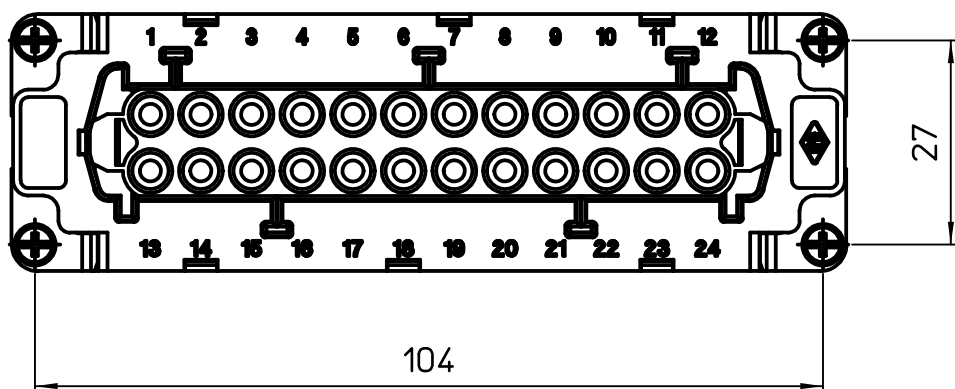

Diritti riservati All rights reserved

dimensions in mm	CSHF 24 SQUICH female insert, spring, 24P 16A 500V	Scale	
Date 05/11/13		1:1	
Sign. Radice			