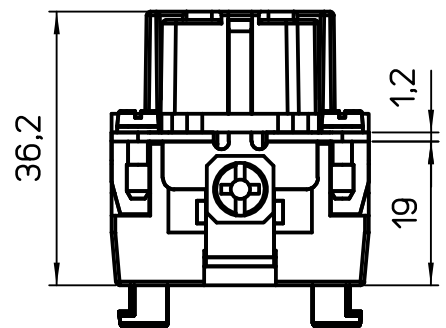

Diritti riservati All rights reserved

dimensions in mm	CSHF 24 SQUICH female insert, spring, 24P 16A 500V	Scale	
Date 05/11/13		1:1	
Sign. Radice			