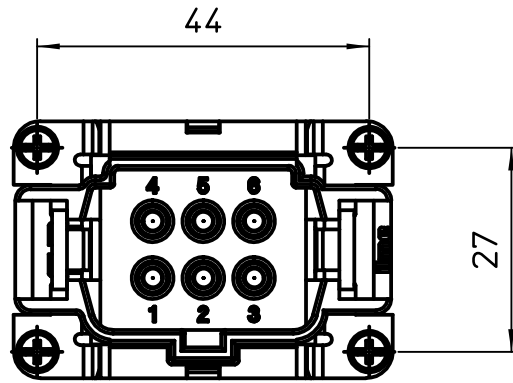

Diritti riservati All rights reserved

Date 15/05/19

Sign. B. Pitasi

CSHM 06 S

SQUICH male insert, silver contacts, spring, 6P 16A 500V

Scale

1:1