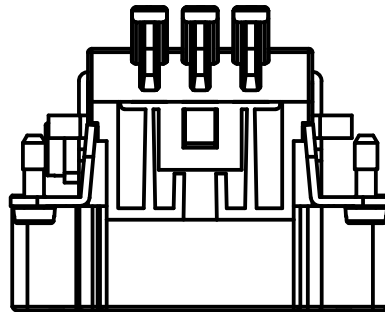

Diritti riservati All rights reserved

Date 15/05/19

Sign. B. Pitasi

CSHM 06 S

SQUICH male insert, silver contacts, spring, 6P 16A 500V

Scale

1:1