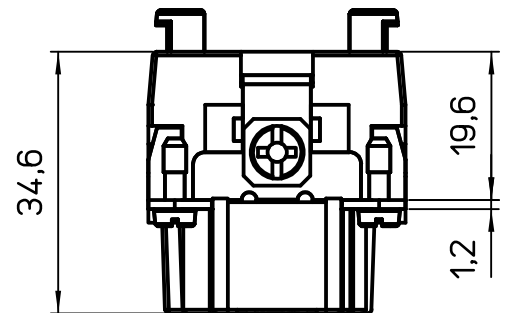

Diritti riservati All rights reserved

Date 15/05/19

Sign. B. Pitasi

CSHM 06 S

SQUICH male insert, silver contacts, spring, 6P 16A 500V

Scale

1:1