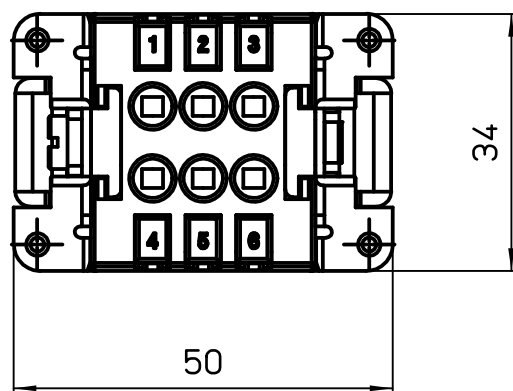

Diritti riservati All rights reserved

Date 15/05/19

Sign. B. Pitasi

CSHM 06 S

SQUICH male insert, silver contacts, spring, 6P 16A 500V

Scale

1:1