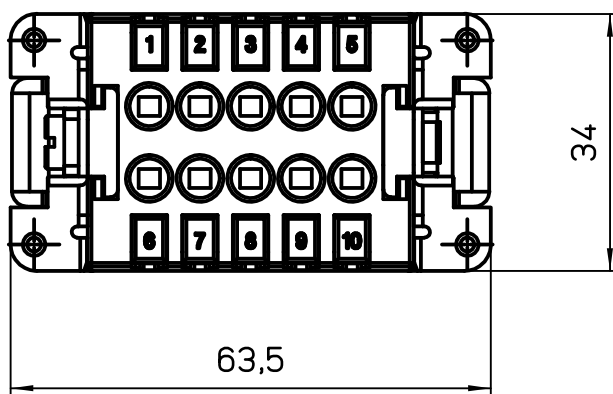

Diritti riservati All rights reserved

Date	15/05/19	CSHM 10 S SQUICH male insert, silver contacts, spring, 10P 16A 500V	Scale 1:1	
Sign.	B. Pitasi			