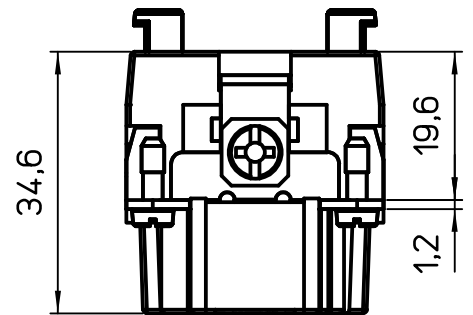

Diritti riservati All rights reserved

Date	15/05/19	CSHM 10 S SQUICH male insert, silver contacts, spring, 10P 16A 500V	Scale 1:1	
Sign.	B. Pitasi			