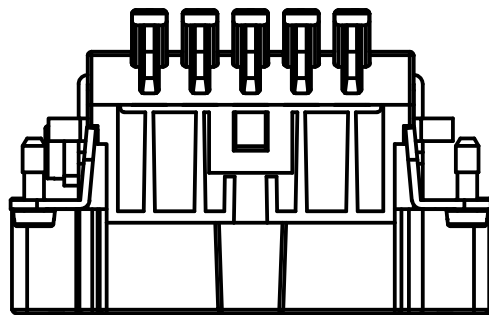

Diritti riservati All rights reserved

Date	15/05/19	CSHM 10 S SQUICH male insert, silver contacts, spring, 10P 16A 500V	Scale 1:1	
Sign.	B. Pitasi			