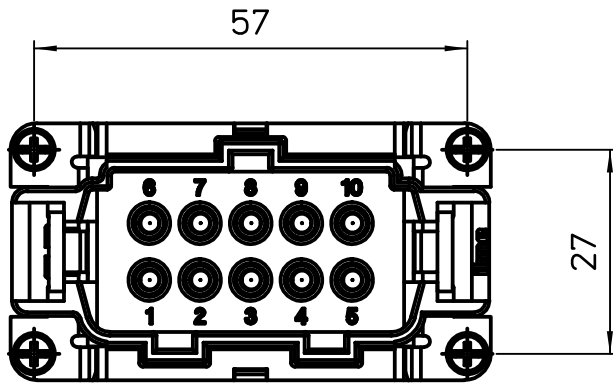

Diritti riservati All rights reserved

Date	15/05/19	CSHM 10 S SQUICH male insert, silver contacts, spring, 10P 16A 500V	Scale 1:1	
Sign.	B. Pitasi			