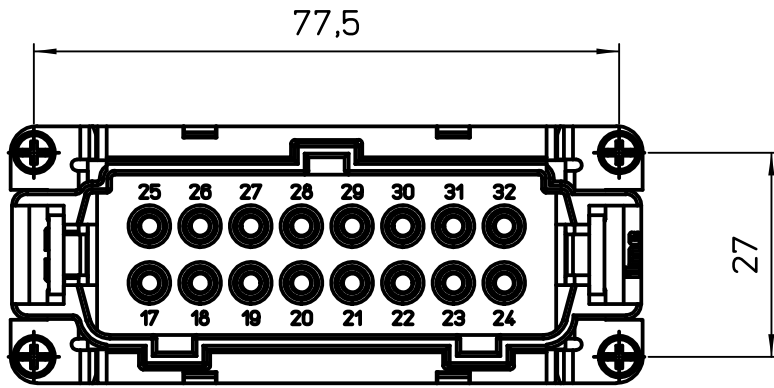

Diritti riservati All rights reserved

Date 15/01/08	CSHM 16 N SQUICH male insert, spring, 16P 16A 500V	Scale	
Sign. T.Tedeschi		1:1	