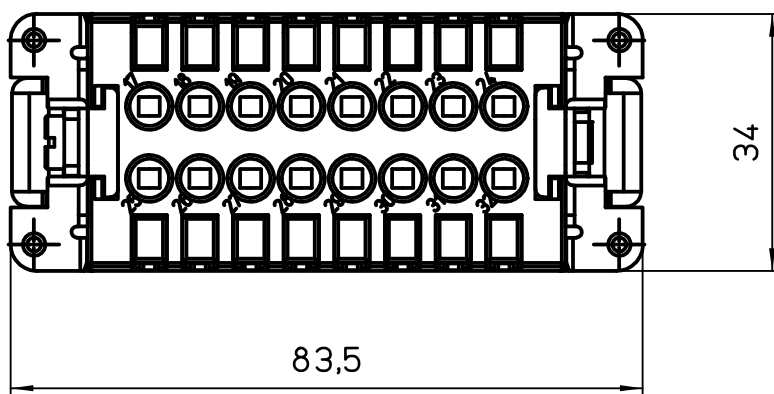

Diritti riservati All rights reserved

Date 15/01/08	CSHM 16 N SQUICH male insert, spring, 16P 16A 500V	Scale	
Sign. T.Tedeschi		1:1	