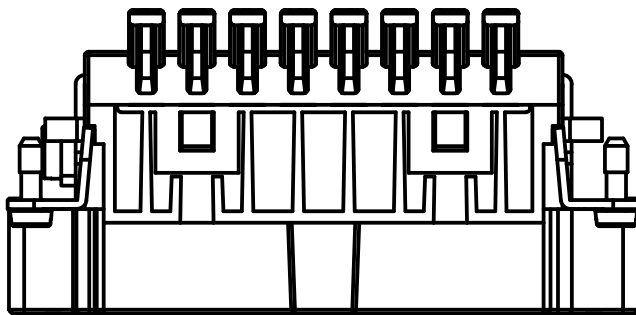

Diritti riservati All rights reserved

Date 15/01/08	CSHM 16 N SQUICH male insert, spring, 16P 16A 500V	Scale	
Sign. T.Tedeschi		1:1	