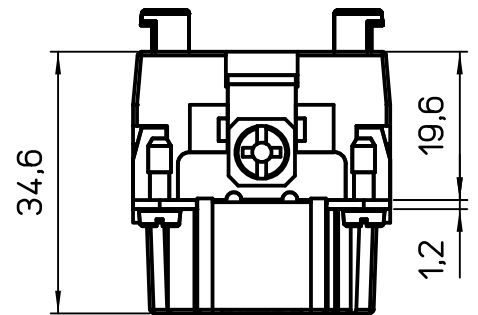

Diritti riservati All rights reserved

Date 15/01/08	CSHM 16 N SQUICH male insert, spring, 16P 16A 500V	Scale	
Sign. T.Tedeschi		1:1	