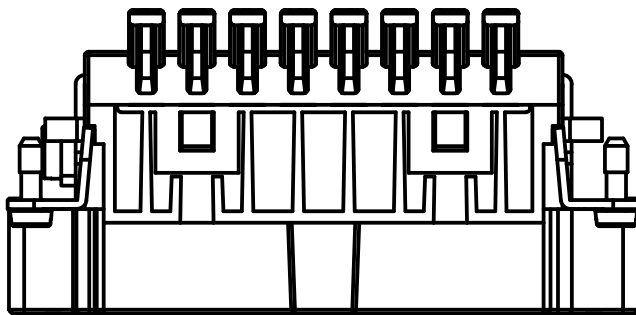

Diritti riservati All rights reserved

Date	15/05/19	CSHM 16 S SQUICH male insert, silver contacts, spring, 16P 16A 500V	Scale	
Sign.	B. Pitasi		1:1	