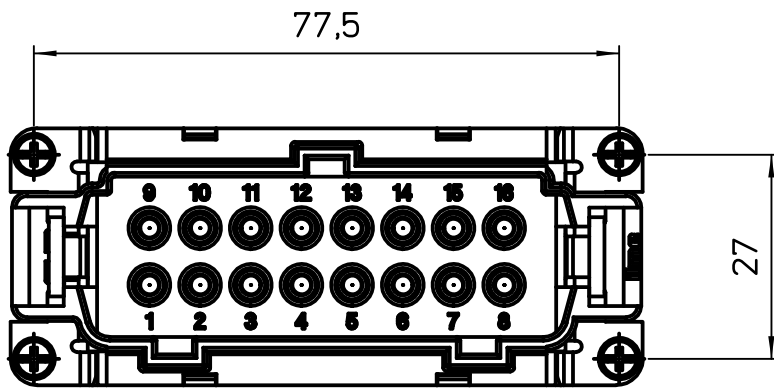

Diritti riservati All rights reserved

Date	15/05/19	CSHM 16 S SQUICH male insert, silver contacts, spring, 16P 16A 500V	Scale	
Sign.	B. Pitasi		1:1	