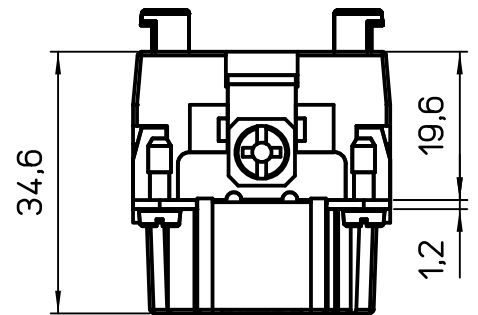

Diritti riservati All rights reserved

Date	15/05/19	CSHM 16 S SQUICH male insert, silver contacts, spring, 16P 16A 500V	Scale	
Sign.	B. Pitasi		1:1	