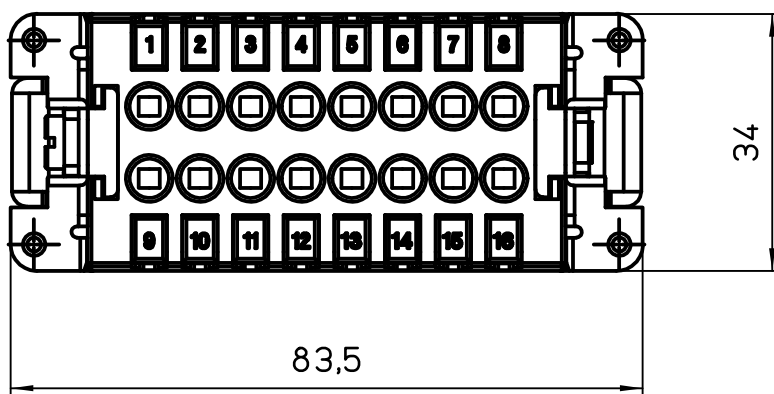

Diritti riservati All rights reserved

Date	15/05/19	CSHM 16 S SQUICH male insert, silver contacts, spring, 16P 16A 500V	Scale	
Sign.	B. Pitasi		1:1	