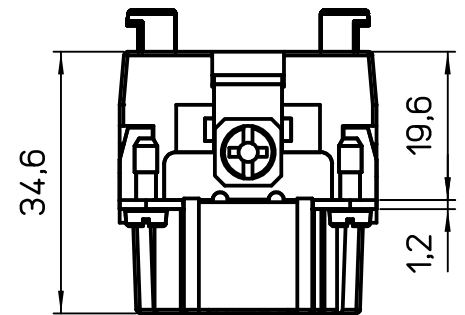

Diritti riservati All rights reserved

Date 15/01/08	CSHM 24 N SQUICH male insert, spring, 24P 16A 500V	Scale	
Sign. T.Tedeschi		1:1	