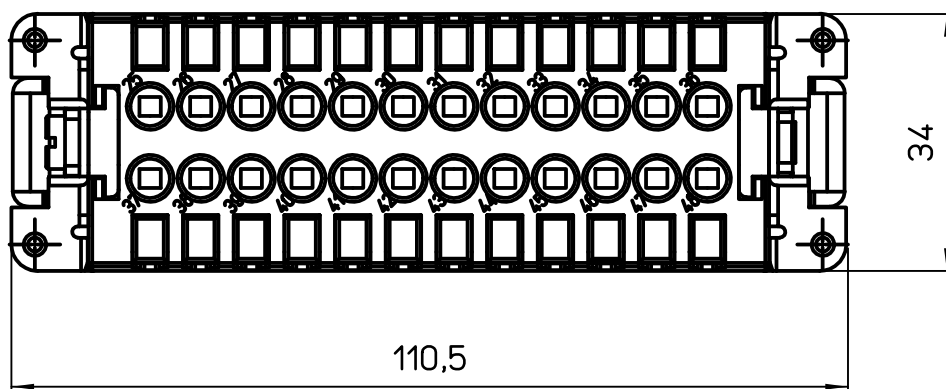

Diritti riservati All rights reserved

Date 15/01/08	CSHM 24 N SQUICH male insert, spring, 24P 16A 500V	Scale	
Sign. T.Tedeschi		1:1	