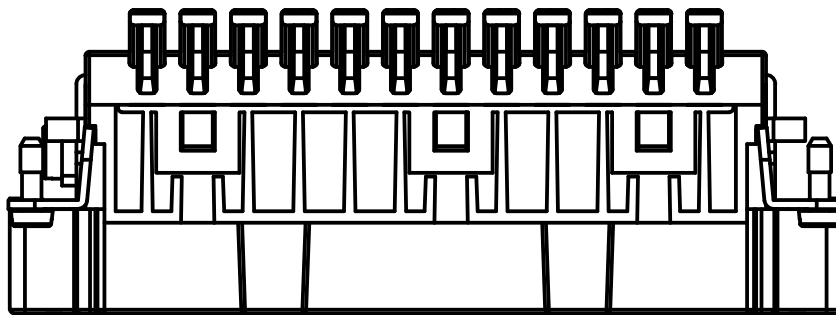

Diritti riservati All rights reserved

Date 15/01/08	CSHM 24 N SQUICH male insert, spring, 24P 16A 500V	Scale	
Sign. T.Tedeschi		1:1	