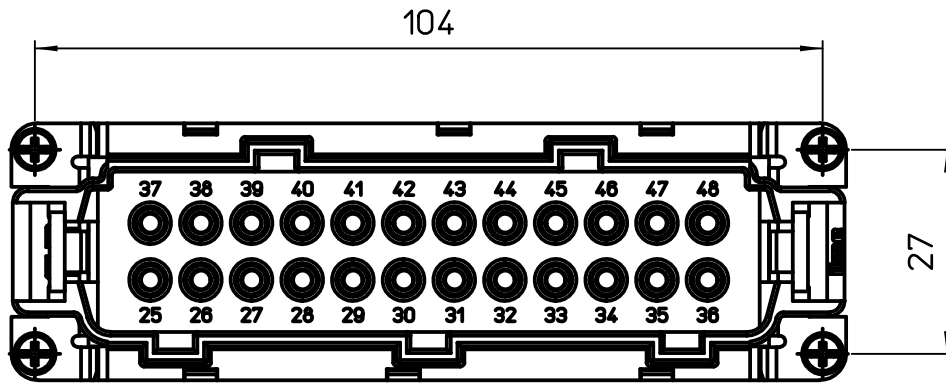

Diritti riservati All rights reserved

Date 15/01/08	CSHM 24 N SQUICH male insert, spring, 24P 16A 500V	Scale	
Sign. T.Tedeschi		1:1	