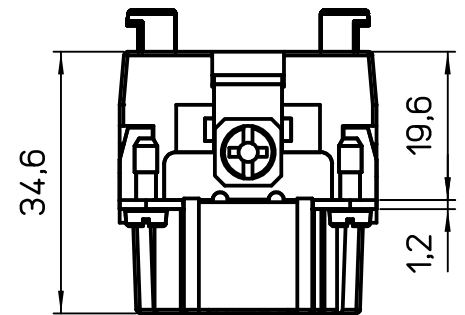

Diritti riservati All rights reserved

Date 15/05/19	CSHM 24 S SQUICH male insert, silver contacts, spring, 24P 16A 500V	Scale	
Sign. B. Pitasi		1:1	