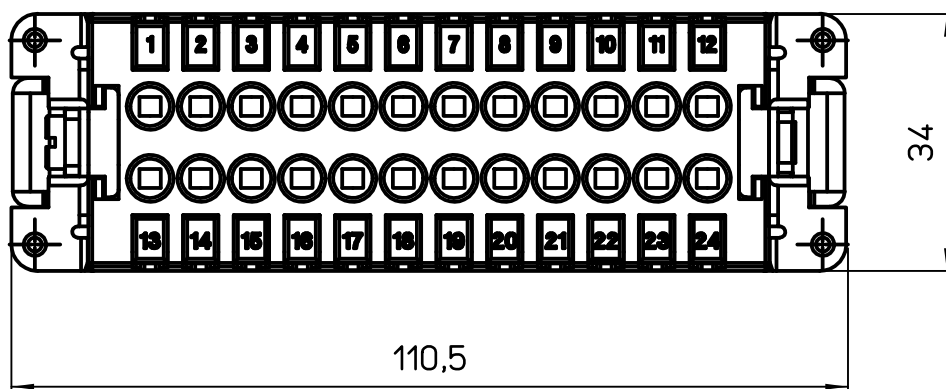

Diritti riservati All rights reserved

Date 15/05/19	CSHM 24 S SQUICH male insert, silver contacts, spring, 24P 16A 500V	Scale	
Sign. B. Pitasi		1:1	