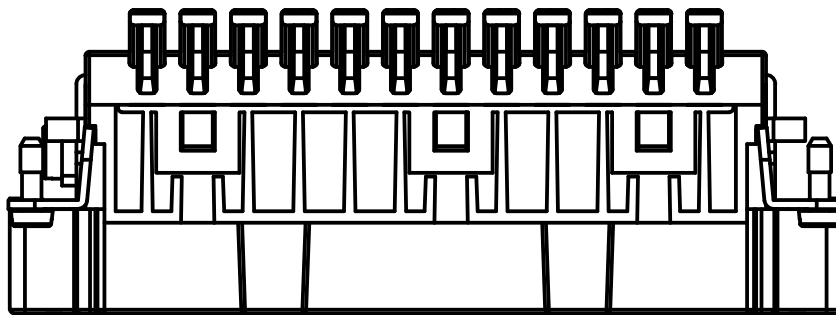

Diritti riservati All rights reserved

Date 15/05/19	CSHM 24 S SQUICH male insert, silver contacts, spring, 24P 16A 500V	Scale	
Sign. B. Pitasi		1:1	