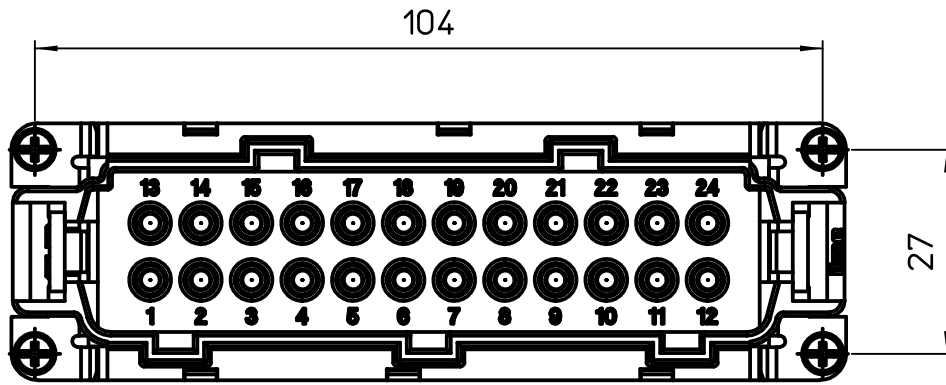

Diritti riservati All rights reserved

Date 15/05/19	CSHM 24 S SQUICH male insert, silver contacts, spring, 24P 16A 500V	Scale	
Sign. B. Pitasi		1:1	