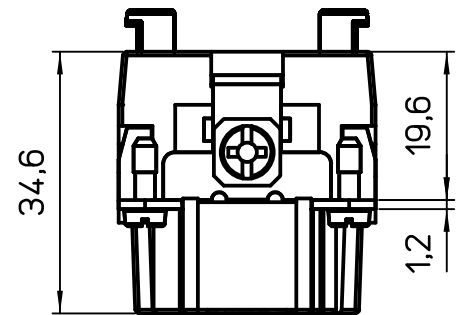

Diritti riservati All rights reserved

Date	15/05/19	CSHM 24 SN SQUICH male insert, silver contacts, spring, 24P 16A 500V	Scale	
Sign.	B. Pitasi		1:1	