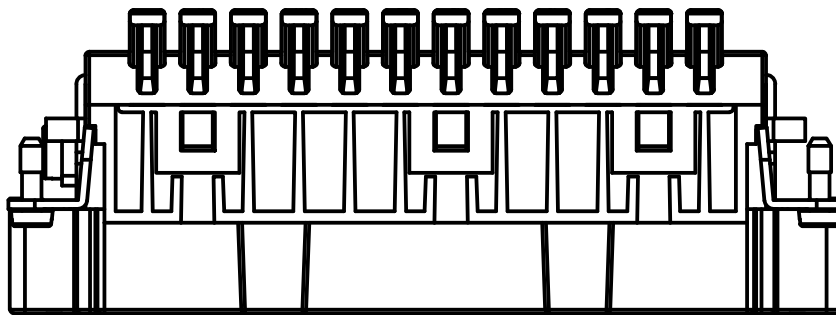

Diritti riservati All rights reserved

Date	15/05/19	CSHM 24 SN SQUICH male insert, silver contacts, spring, 24P 16A 500V	Scale	
Sign.	B. Pitasi		1:1	