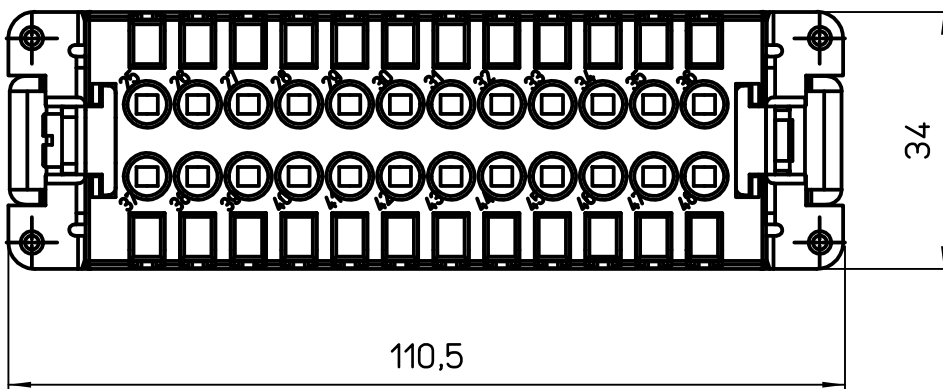

Diritti riservati All rights reserved

Date	15/05/19	CSHM 24 SN SQUICH male insert, silver contacts, spring, 24P 16A 500V	Scale	
Sign.	B. Pitasi		1:1	