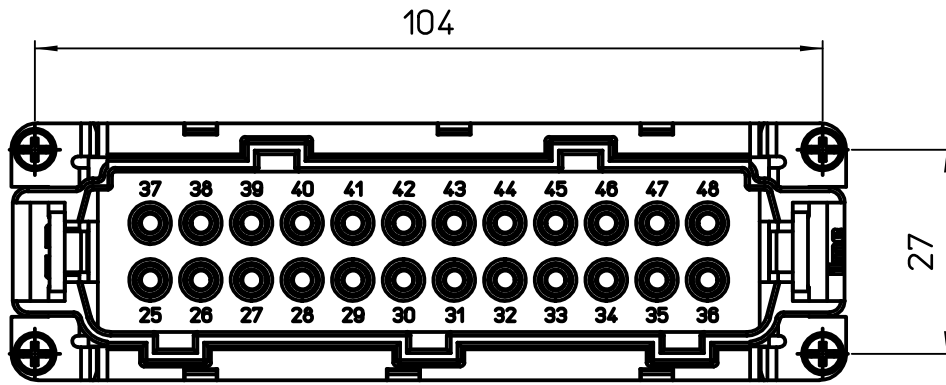

Diritti riservati All rights reserved

Date	15/05/19	CSHM 24 SN SQUICH male insert, silver contacts, spring, 24P 16A 500V	Scale	
Sign.	B. Pitasi		1:1	