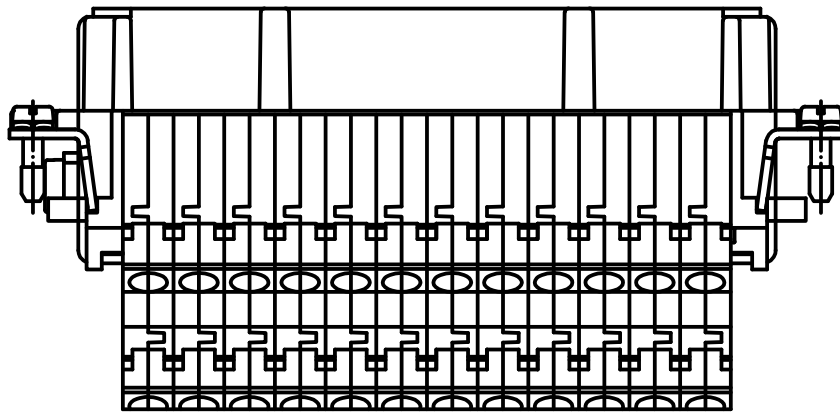

Diritti riservati All rights reserved

Date 03/03/08

CSSF 24 N

Scale

Sign. T.Tedeschi

female insert, double spring, 24P 16A 500V

1:1