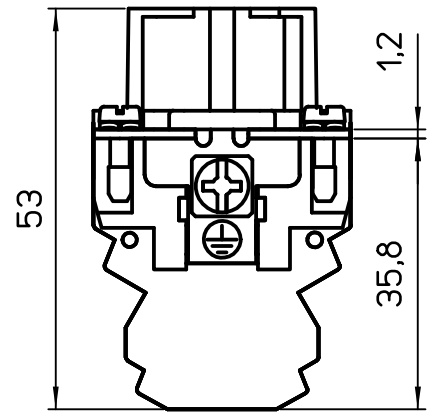

Diritti riservati All rights reserved

Date 03/03/08

CSSF 24 N

Scale

Sign. T.Tedeschi

female insert, double spring, 24P 16A 500V

1:1