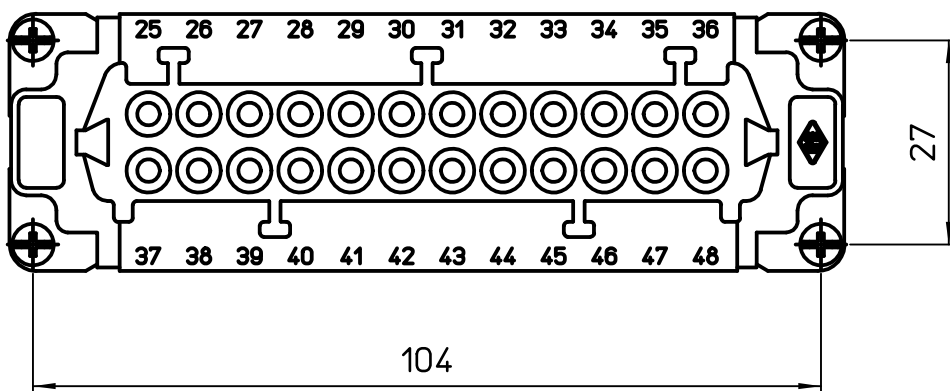

Diritti riservati All rights reserved

Date 03/03/08

CSSF 24 N

Scale

Sign. T.Tedeschi

female insert, double spring, 24P 16A 500V

1:1