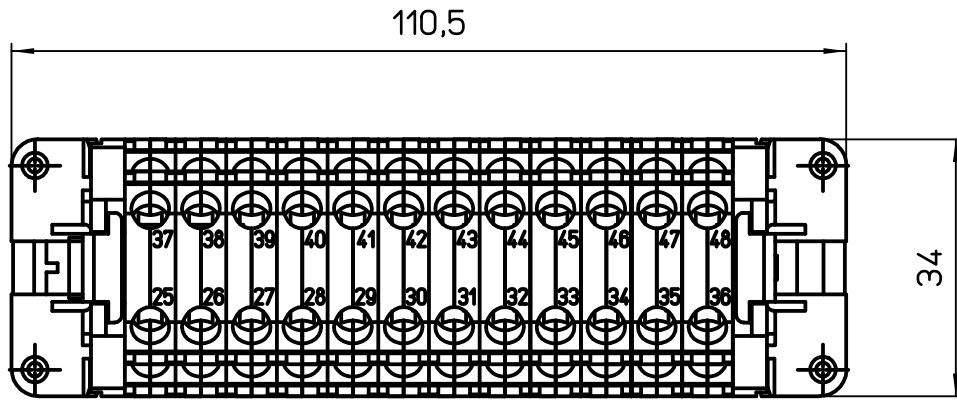

Diritti riservati All rights reserved

Date 03/03/08

CSSF 24 N

Scale

Sign. T.Tedeschi

female insert, double spring, 24P 16A 500V

1:1