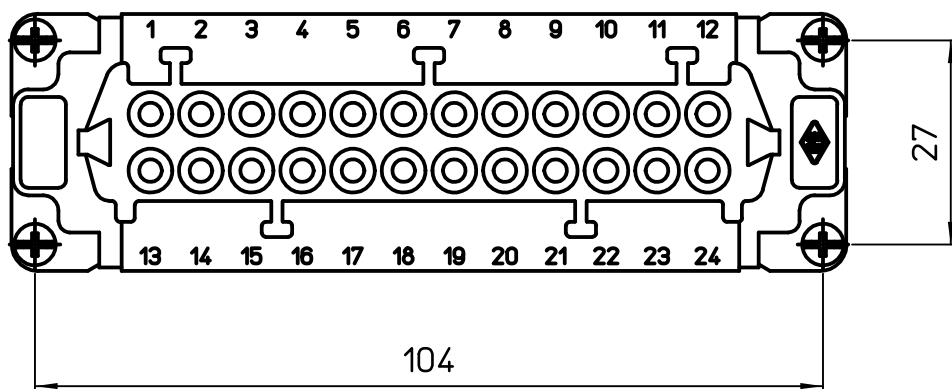

Diritti riservati All rights reserved

Date 03/03/08
Sign. T.Tedeschi

CSSF 24
female insert, double spring, 24P 16A 500V

Scale
1:1