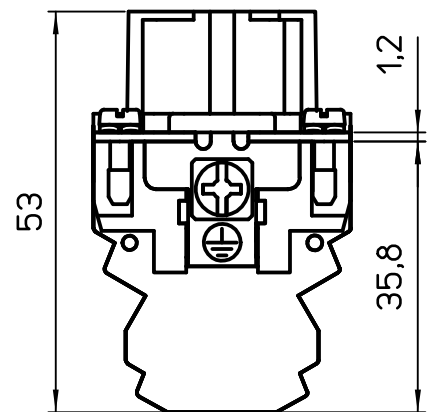

Diritti riservati All rights reserved

Date 03/03/08
Sign. T.Tedeschi

CSSF 24
female insert, double spring, 24P 16A 500V

Scale
1:1