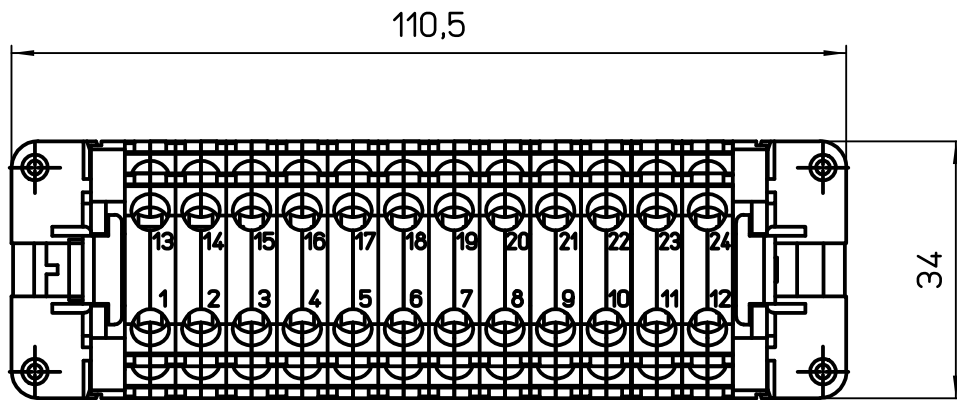

Diritti riservati All rights reserved

Date 03/03/08
Sign. T.Tedeschi

CSSF 24
female insert, double spring, 24P 16A 500V

Scale
1:1