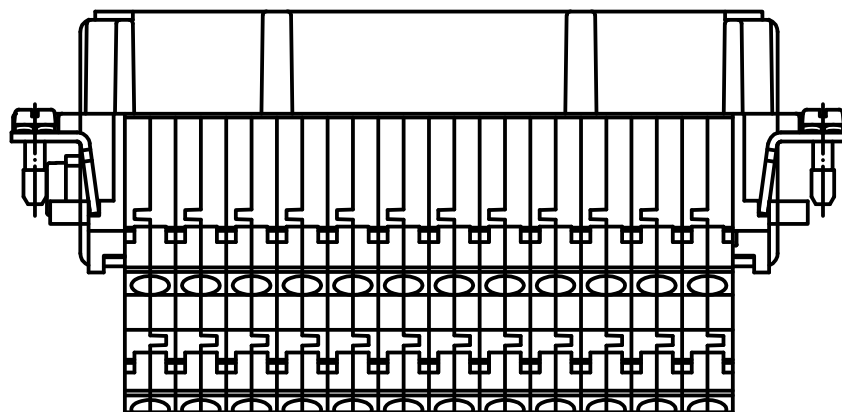

Diritti riservati All rights reserved

Date 03/03/08
Sign. T.Tedeschi

CSSF 24
female insert, double spring, 24P 16A 500V

Scale
1:1