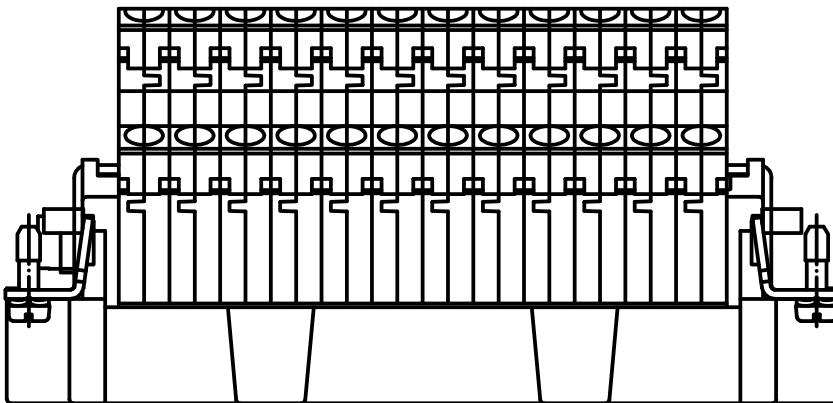

Diritti riservati All rights reserved

Date 03/03/08	CSSM 24 male insert, double spring, 24P 16A 500V	Scale	
Sign. T.Tedeschi		1:1	