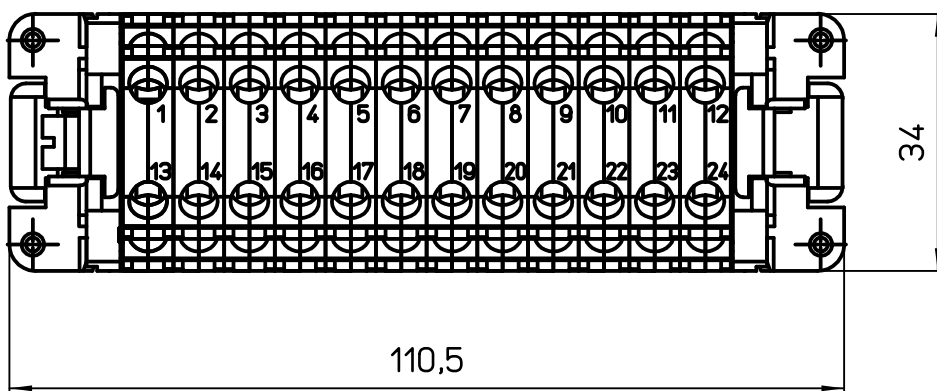

Diritti riservati All rights reserved

Date 03/03/08	CSSM 24 male insert, double spring, 24P 16A 500V	Scale	
Sign. T.Tedeschi		1:1	