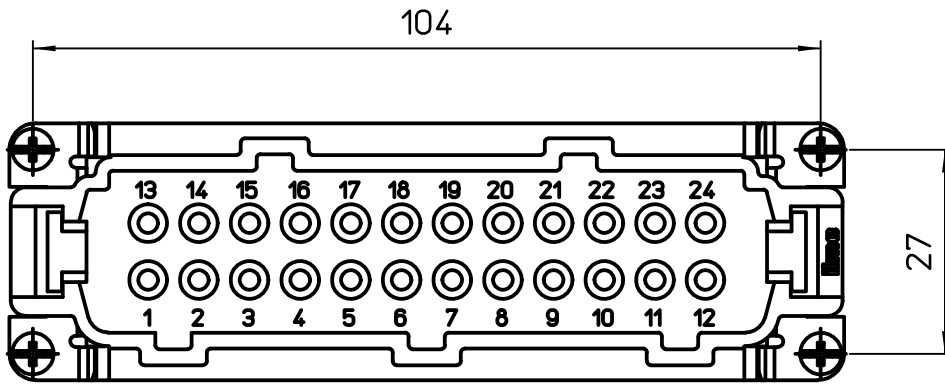

Diritti riservati All rights reserved

Date 03/03/08	CSSM 24 male insert, double spring, 24P 16A 500V	Scale	
Sign. T.Tedeschi		1:1	