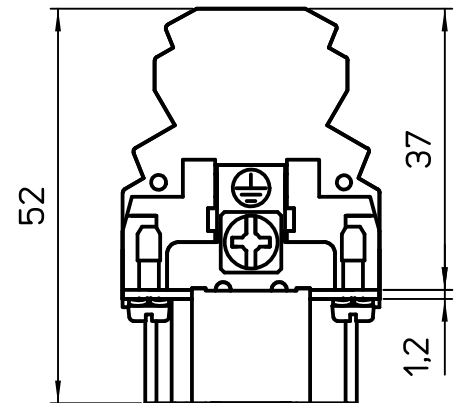

Diritti riservati All rights reserved

Date 03/03/08	CSSM 24 male insert, double spring, 24P 16A 500V	Scale	
Sign. T.Tedeschi		1:1	