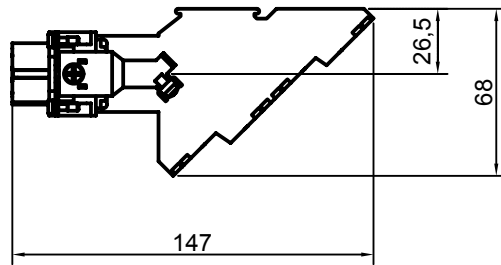

Diritti riservati All rights reserved

Date 19.10.2006

CTF 40 L

Sign.

female insert, screw, 40P 10A 250V

Scale

1:2