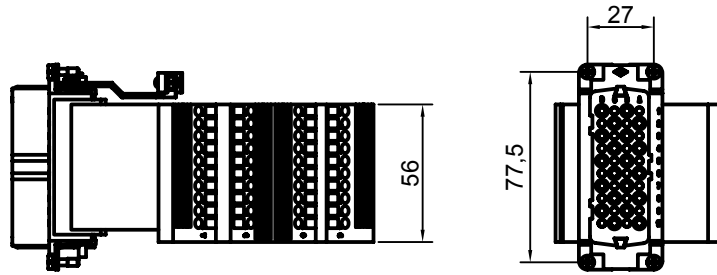

Diritti riservati All rights reserved

Date 19.10.2006

CTF 40 L

Sign.

female insert, screw, 40P 10A 250V

Scale

1:2