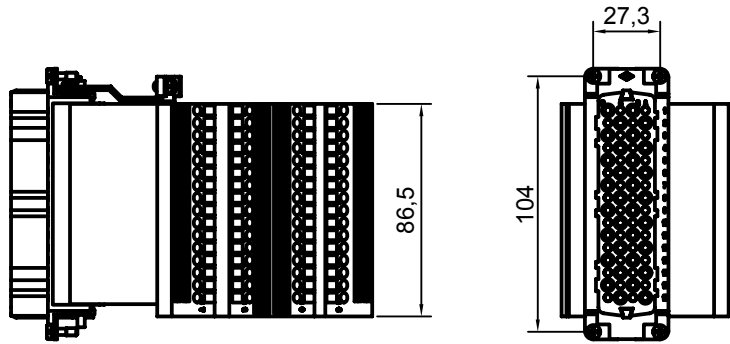

Diritti riservati All rights reserved

Date 19.10.2006	CTF 64 L	Scale	
Sign.	female insert, screw, 64P 10A 250V	1:2	