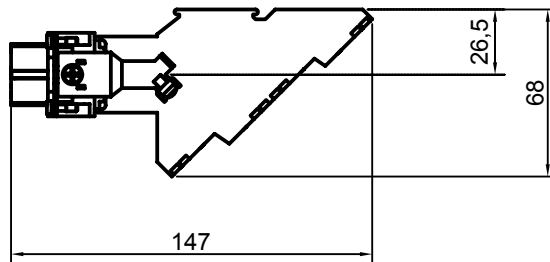

Diritti riservati All rights reserved

Date 19.10.2006	CTF 64 L	Scale	
Sign.	female insert, screw, 64P 10A 250V	1:2	