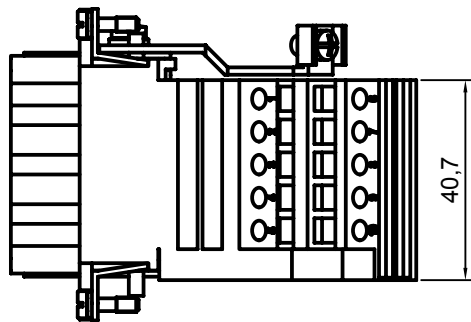

Diritti riservati All rights reserved

Date 18.09.2006	CTSEF 10 L	Scale	
Sign.	female insert, spring, 10P 16A 500V	1:1	