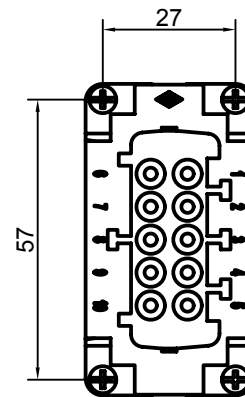

Diritti riservati All rights reserved

Date 18.09.2006	CTSEF 10 L	Scale	
Sign.	female insert, spring, 10P 16A 500V	1:1	