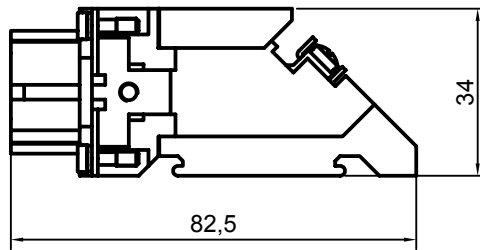

Diritti riservati All rights reserved

Date 18.09.2006	CTSEF 10 L	Scale	
Sign.	female insert, spring, 10P 16A 500V	1:1	