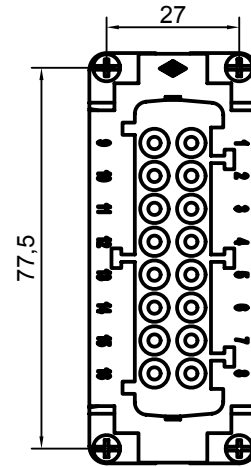

Diritti riservati All rights reserved

Date 18.09.2006

CTSEF 16 L

Sign.

female insert, spring, 16P 16A 500V

Scale

1:1