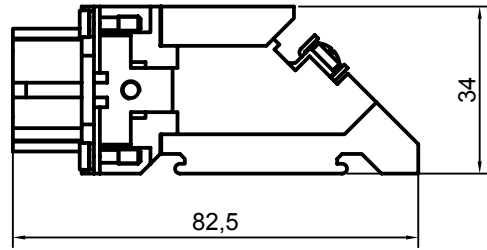

Diritti riservati All rights reserved

Date 18.09.2006

CTSEF 16 L

Sign.

female insert, spring, 16P 16A 500V

Scale

1:1