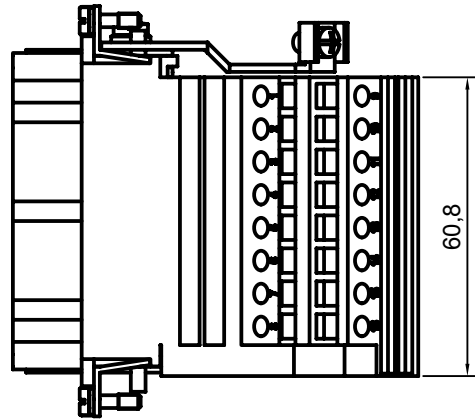

Diritti riservati All rights reserved

Date 18.09.2006

CTSEF 16 L

Sign.

female insert, spring, 16P 16A 500V

Scale

1:1