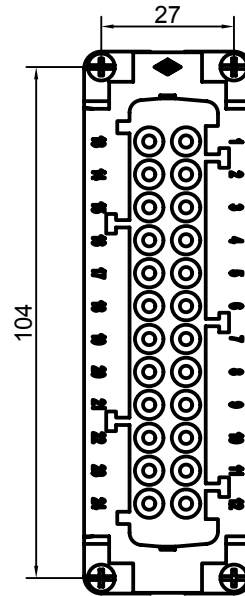

Diritti riservati All rights reserved

Date 18.09.2006

CTSEF 24 L

Sign.

female insert, spring, 24P 16A 500V

Scale

1:1