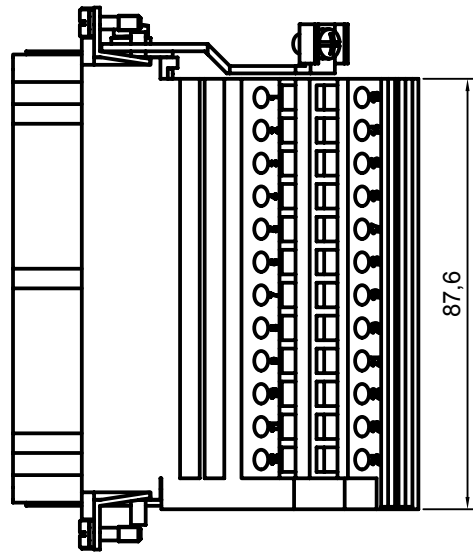

Diritti riservati All rights reserved

Date 18.09.2006

CTSEF 24 L

Sign.

female insert, spring, 24P 16A 500V

Scale

1:1