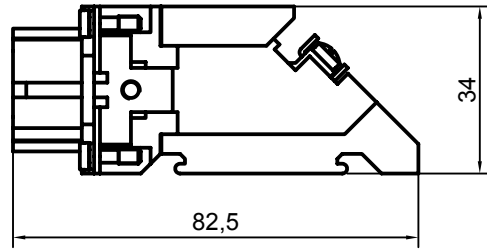

Diritti riservati All rights reserved

Date 18.09.2006

CTSEF 24 L

Sign.

female insert, spring, 24P 16A 500V

Scale

1:1