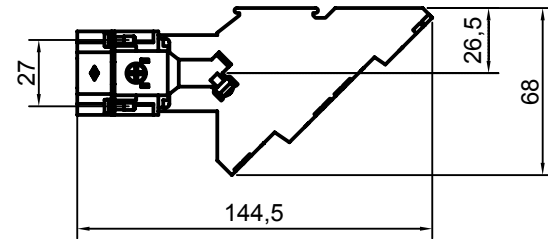

Diritti riservati All rights reserved

Date 19.10.2006
Sign.

CTSM 64 L
male insert, spring, 64P 10A 250V

Scale
1:2