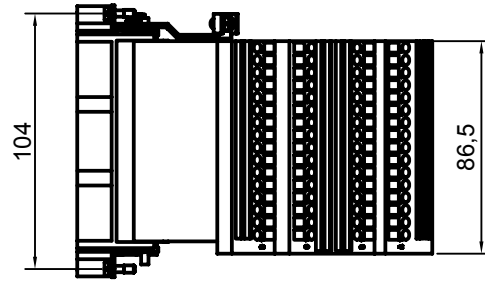

Diritti riservati All rights reserved

Date 19.10.2006
Sign.

CTSM 64 L
male insert, spring, 64P 10A 250V

Scale
1:2