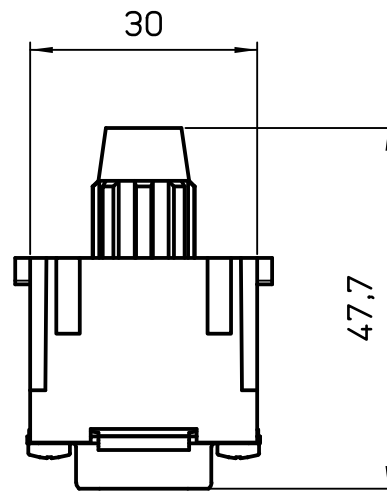

Diritti riservati All rights reserved

Date	15/02/10	CX 01 9VM male modular, D-SUB 9P crimp	Scale
Sign.	T.Tedeschi		1:1