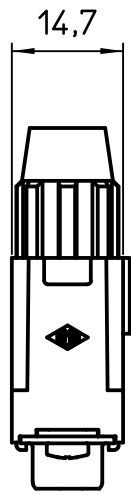

Diritti riservati All rights reserved

Date	15/02/10	CX 01 9VM male modular, D-SUB 9P crimp	Scale
Sign.	T.Tedeschi		1:1