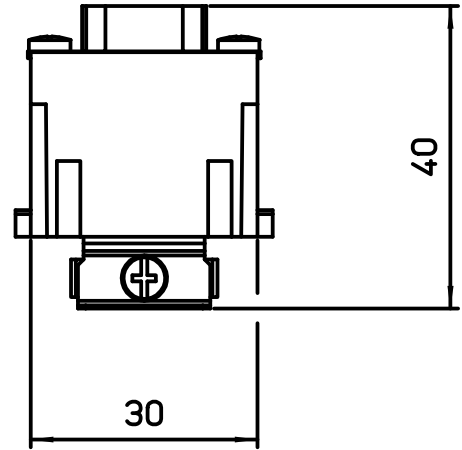

Diritti riservati All rights reserved

dimensions in mm
Date 25/09/17
Sign. D. Bonino

CX 01 9VTF  
Female modular, D-Sub RS-485

Scale 1:1
--------------